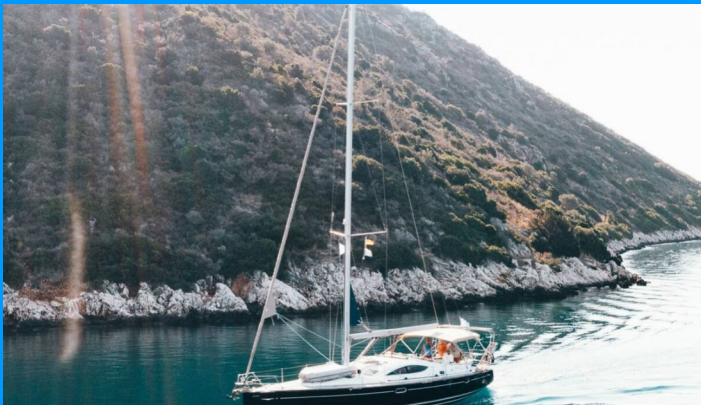

# SUN ODYSSEY 49 DS

Evita

The Sailing yacht Sun Odyssey 49 DS „Evita“, built in 2006, is moored in Lefkas, D-Marin, Lefkas - Greece. The yacht has 4 cabins, can accommodate 8 + 1 persons and has 3 toilets/showers.