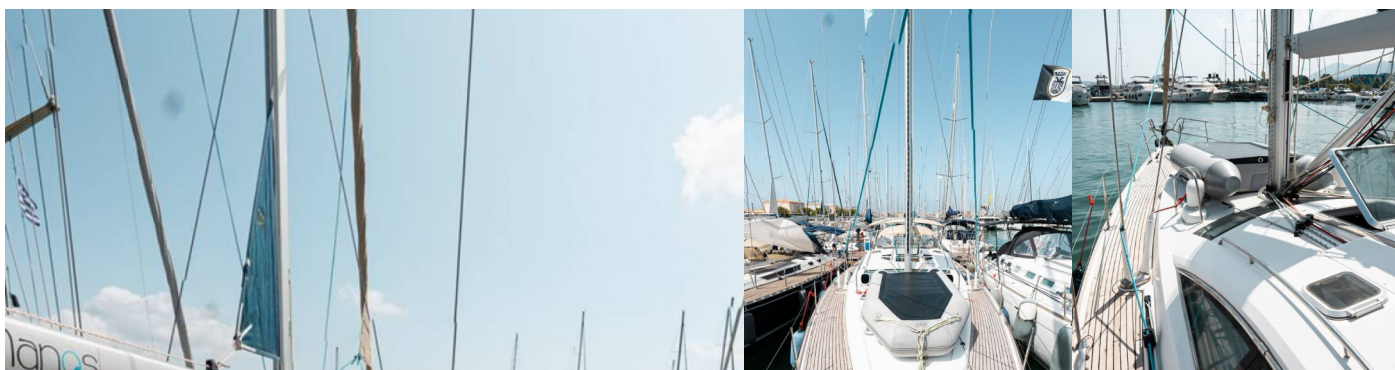

PRICE / WEEKS

05.07. - 12.07.2025 3.600 € ~~4.000 €~~	12.07. - 19.07.2025 3.600 € ~~4.000 €~~	19.07. - 26.07.2025 3.600 € ~~4.000 €~~	26.07. - 02.08.2025 3.780 € ~~4.200 €~~
02.08. - 09.08.2025 3.960 € ~~4.400 €~~	09.08. - 16.08.2025 4.140 € ~~4.600 €~~	16.08. - 23.08.2025 3.960 € ~~4.400 €~~	23.08. - 30.08.2025 3.780 € ~~4.200 €~~
30.08. - 06.09.2025 3.600 € ~~4.000 €~~	06.09. - 13.09.2025 3.420 € ~~3.800 €~~	13.09. - 20.09.2025 3.240 € ~~3.600 €~~	20.09. - 27.09.2025 Booked
27.09. - 04.10.2025 3.060 € ~~3.400 €~~	04.10. - 11.10.2025 2.880 € ~~3.200 €~~	11.10. - 18.10.2025 2.700 € ~~3.000 €~~	18.10. - 25.10.2025 Booked
25.10. - 01.11.2025 2.700 € ~~3.000 €~~	01.11. - 08.11.2025 2.700 € ~~3.000 €~~	08.11. - 15.11.2025 2.700 € ~~3.000 €~~	15.11. - 22.11.2025 2.700 € ~~3.000 €~~
22.11. - 29.11.2025 2.700 € ~~3.000 €~~	29.11. - 06.12.2025 2.700 € ~~3.000 €~~	06.12. - 13.12.2025 2.700 € ~~3.000 €~~	13.12. - 20.12.2025 2.700 € ~~3.000 €~~
20.12. - 27.12.2025 2.700 € ~~3.000 €~~			

WEB

najachty.pl

PHONE

+48 882 071 532

E-MAIL

biuro@najachty.pl

NAJACHTY

ul. Pi. Świętej Małgorzaty 1-2/42B, 58-100, Świdnica, Poland