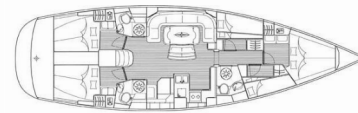

BAVARIA 50 CRUISER

Sophia

The Sailing yacht Bavaria 50 Cruiser „Sophia“, built in 2006, is moored in Lefkas, D-Marin, Lefkas - Greece. The yacht has 5 cabins, can accomodate 10 persons and has 3 toilets/showers.

Sophia

Production Year

2006

Length

15.57 m

Cabins

5

Berths