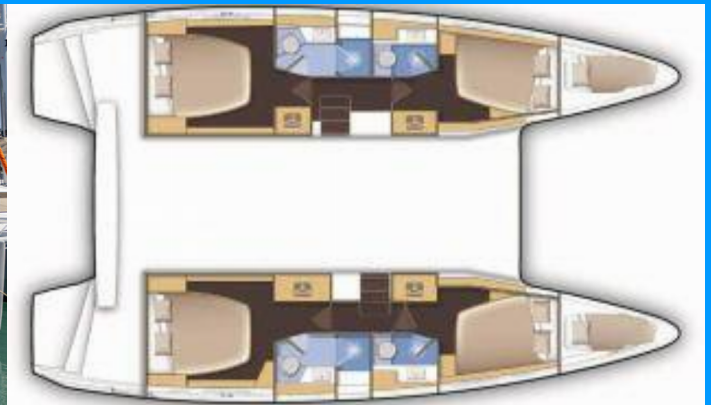

LAGOON 39

Deep Blue

The Catamaran Lagoon 39 „Deep Blue“, built in 2016, is moored in Lefkas main port, Lefkas - Greece. The yacht has 4 + 2 cabins, can accommodate 8 + 2 persons and has 4 toilets/showers.

Deck

Bilge pump - Mechanic, Bimini top, Boat hook, Bosun's chair (Safe seat) (boatswain's chair), Cockpit table, Cockpit/stern, outside shower, Dinghy, Electric anchor windlass, Fenders, Gangway, Mooring ropes, Spare anchor (Reserve, Auxiliary anchor), Sprayhood, Swimming ladder, Winch handles