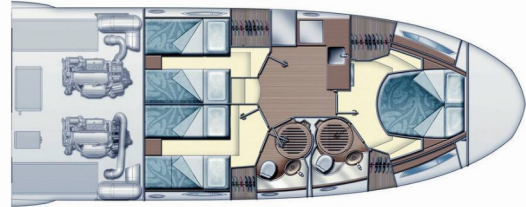

AZIMUT 47

Luma

The Motor yacht Azimut 47 „Luma“, built in 2010, is moored in Marina Mandalina, Sibenik, Sibenik - Croatia. The yacht has 3 cabins, can accommodate 6 + 2 persons and has 2 toilets/showers.

6 + 2

Head/Shower

2

STANDARD YACHT EQUIPMENT

Comfort

Bed linen, Towels

Deck

Bimini top, Cockpit table, Cockpit/stern, outside shower, Dinghy, Flybridge, Outboard engine