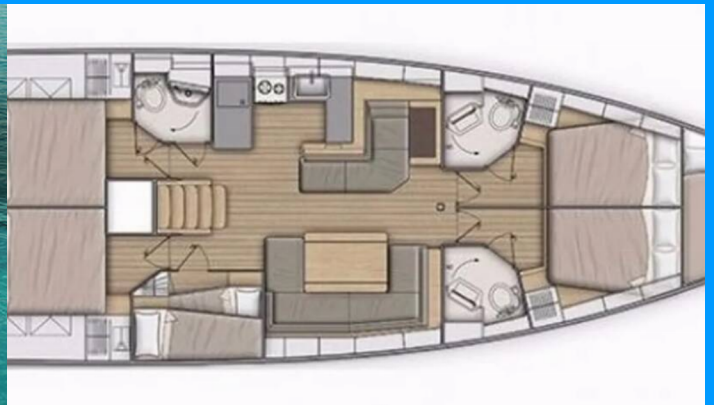

OCEANIS 51.1

Retsina

The Sailing yacht Oceanis 51.1 „Retsina“, built in 2020, is moored in Lefkas main port, Lefkas - Greece. The yacht has 5 + 1 cabins, can accommodate 10 + 1 + 1 persons and has 3 + 1 toilets/showers.

Deck

Bathing platform, Bimini top, Bosun's chair (Safe seat) (boatswain's chair), Cockpit/stern, outside shower, Dinghy

Entertainment

Bluetooth player, Indoor speakers, Outdoor speakers, Snorkeling equipment