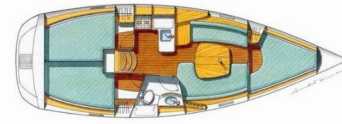

OCEANIS CLIPPER 331

Rocinante

The Sailing yacht Oceanis Clipper 331 „Rocinante“, built in 2000, is moored in Athens, Marina Delta Kallithea, - Greece. The yacht has 3 cabins, can accomodate 6 persons and has 1 toilets/showers.