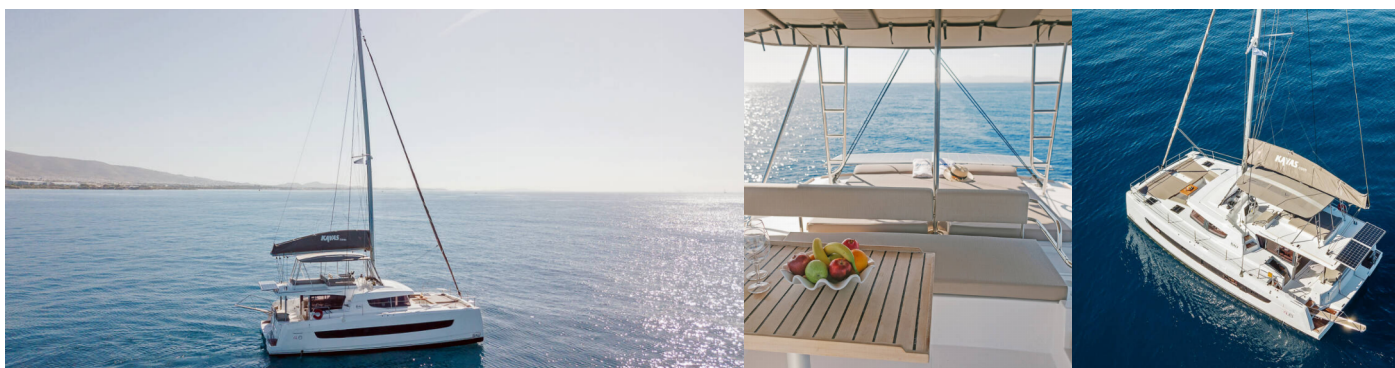

PRICE / WEEKS

05.12. - 12.12.2026

6.400 €

12.12. - 19.12.2026

6.400 €

19.12. - 26.12.2026

6.400 €

WEB

najachty.pl

PHONE

+48 882 071 532

E-MAIL

biuro@najachty.pl

NAJACHTY

ul. Pi. Świętej Małgorzaty 1-2/42B, 58-100, Świdnica, Poland