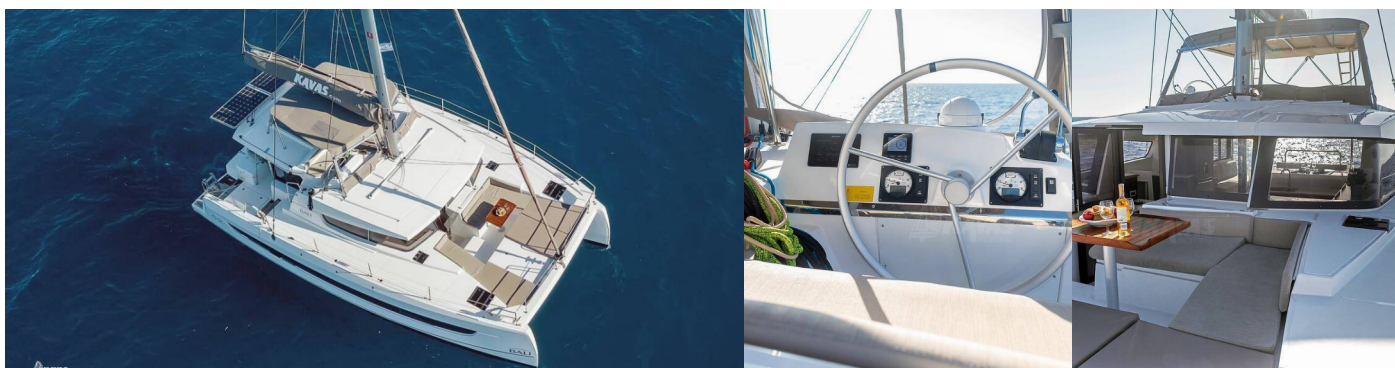

PRICE / WEEKS

07.11. - 14.11.2026

4.850 €

14.11. - 21.11.2026

4.850 €

21.11. - 28.11.2026

4.850 €

28.11. - 05.12.2026

4.850 €

05.12. - 12.12.2026

4.850 €

12.12. - 19.12.2026

4.850 €

19.12. - 26.12.2026

4.850 €

WEB

najachty.pl

PHONE

+48 882 071 532

E-MAIL

biuro@najachty.pl

NAJACHTY

ul. Pi. Świętej Małgorzaty 1-2/42B, 58-100, Świdnica, Poland