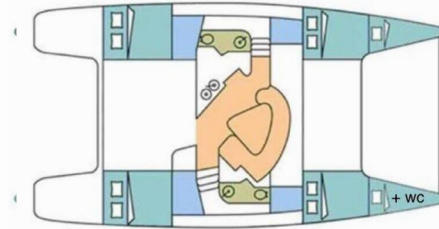

LAVEZZI 40

Sampei

The Catamaran Lavezzi 40 „Sampei“, built in 2004, is moored in Izola, - Slovenia. The yacht has 4 + 2 cabins, can accommodate 8 + 2 persons and has 2 + 1 toilets/showers.

YACHT SPECIFICATIONS

Head/Shower

2 + 1

STANDARD YACHT EQUIPMENT

Comfort

Bed linen

Deck

Cockpit table, Cockpit/stern, outside shower, Davit (Electric), Dinghy, Electric anchor windlass, Gangway, Hard Top Bimini

Entertainment