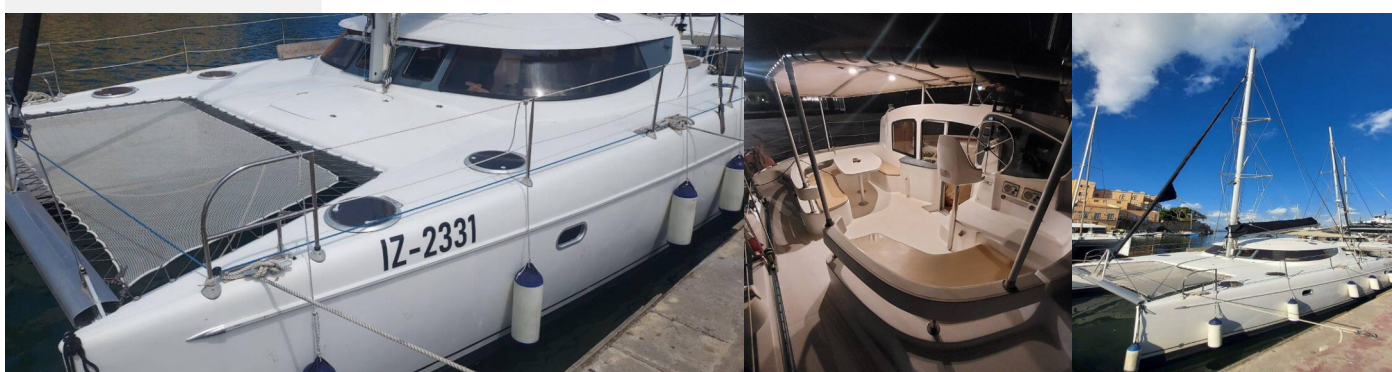

PRICE / WEEKS

07.06. - 14.06.2025 3.321 € ~~3.690 €~~	14.06. - 21.06.2025 3.321 € ~~3.690 €~~	21.06. - 28.06.2025 3.321 € ~~3.690 €~~	28.06. - 05.07.2025 3.321 € ~~3.690 €~~
05.07. - 12.07.2025 3.600 € ~~4.000 €~~	12.07. - 19.07.2025 3.600 € ~~4.000 €~~	19.07. - 26.07.2025 3.870 € ~~4.300 €~~	26.07. - 02.08.2025 3.870 € ~~4.300 €~~
02.08. - 09.08.2025 3.600 € ~~4.000 €~~	09.08. - 16.08.2025 3.600 € ~~4.000 €~~	16.08. - 23.08.2025 3.600 € ~~4.000 €~~	23.08. - 30.08.2025 2.916 € ~~3.240 €~~
30.08. - 06.09.2025 2.916 € ~~3.240 €~~	06.09. - 13.09.2025 2.916 € ~~3.240 €~~	13.09. - 20.09.2025 2.916 € ~~3.240 €~~	20.09. - 27.09.2025 2.916 € ~~3.240 €~~
27.09. - 04.10.2025 2.061 € ~~2.290 €~~	04.10. - 11.10.2025 2.061 € ~~2.290 €~~	11.10. - 18.10.2025 2.061 € ~~2.290 €~~	18.10. - 25.10.2025 2.061 € ~~2.290 €~~
25.10. - 01.11.2025 2.061 € ~~2.290 €~~	01.11. - 08.11.2025 2.061 € ~~2.290 €~~	08.11. - 15.11.2025 2.061 € ~~2.290 €~~	15.11. - 22.11.2025 2.061 € ~~2.290 €~~
22.11. - 29.11.2025 2.061 € ~~2.290 €~~	29.11. - 06.12.2025 2.061 € ~~2.290 €~~	06.12. - 13.12.2025 2.061 € ~~2.290 €~~	13.12. - 20.12.2025 2.061 € ~~2.290 €~~

WEB

najachty.pl

PHONE

+48 882 071 532

E-MAIL

biuro@najachty.pl

NAJACHTY

ul. Pi. Świętej Małgorzaty 1-2/42B, 58-100, Świdnica, Poland