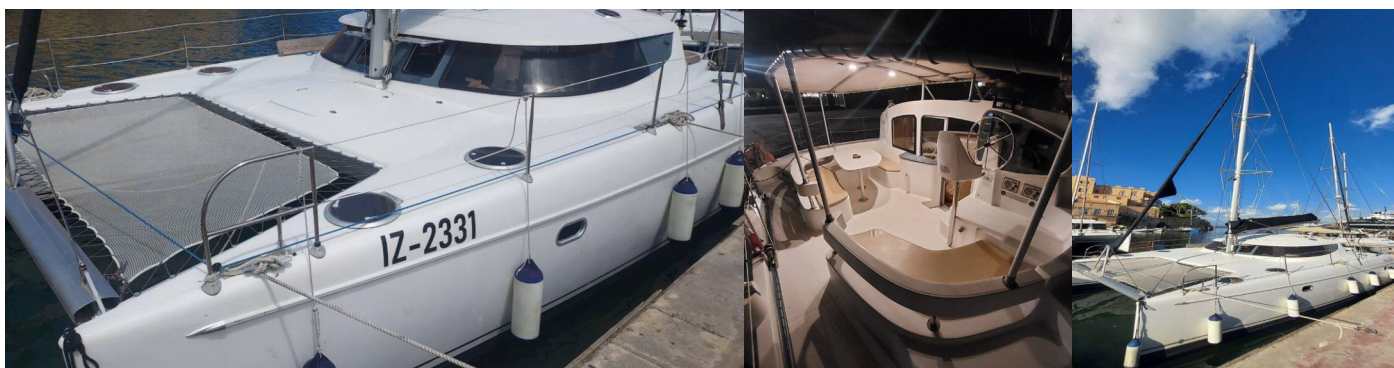

PRICE / WEEKS

30.11. - 07.12.2024 2.550 €	07.12. - 14.12.2024 2.550 €	14.12. - 21.12.2024 2.550 €	21.12. - 28.12.2024 2.900 €
28.12. - 04.01.2025 2.639 €	04.01. - 11.01.2025 2.061 € ~~2.290 €~~	11.01. - 18.01.2025 2.061 € ~~2.290 €~~	18.01. - 25.01.2025 2.061 € ~~2.290 €~~
25.01. - 01.02.2025 2.061 € ~~2.290 €~~	01.02. - 08.02.2025 2.061 € ~~2.290 €~~	08.02. - 15.02.2025 2.061 € ~~2.290 €~~	15.02. - 22.02.2025 2.061 € ~~2.290 €~~
22.02. - 01.03.2025 2.061 € ~~2.290 €~~	01.03. - 08.03.2025 2.061 € ~~2.290 €~~	08.03. - 15.03.2025 2.061 € ~~2.290 €~~	15.03. - 22.03.2025 2.061 € ~~2.290 €~~
22.03. - 29.03.2025 2.061 € ~~2.290 €~~	05.04. - 06.04.2025 Booked	12.04. - 19.04.2025 2.340 € ~~2.600 €~~	19.04. - 26.04.2025 2.340 € ~~2.600 €~~
26.04. - 03.05.2025 2.916 € ~~3.240 €~~	03.05. - 10.05.2025 2.916 € ~~3.240 €~~	10.05. - 17.05.2025 2.916 € ~~3.240 €~~	17.05. - 24.05.2025 2.916 € ~~3.240 €~~
24.05. - 31.05.2025 2.916 € ~~3.240 €~~	31.05. - 07.06.2025 2.916 € ~~3.240 €~~		

WEB

najachty.pl

PHONE

+48 882 071 532

E-MAIL

biuro@najachty.pl

NAJACHTY

ul. Pi. Świętej Małgorzaty 1-2/42B, 58-100, Świdnica, Poland