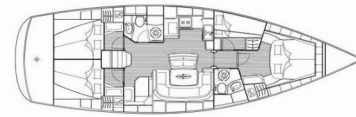

# BAVARIA 46 CRUISER

Galera

The Sailing yacht Bavaria 46 Cruiser „Galera“, built in 2007, is moored in ACI Marina Trogir, Trogir - Croatia. The yacht has 4 cabins, can accomodate 8 persons and has 2 toilets/showers.

**Galera**

Production Year

**2007**

Length

**14.40 m**

Cabins

**4**

Berths