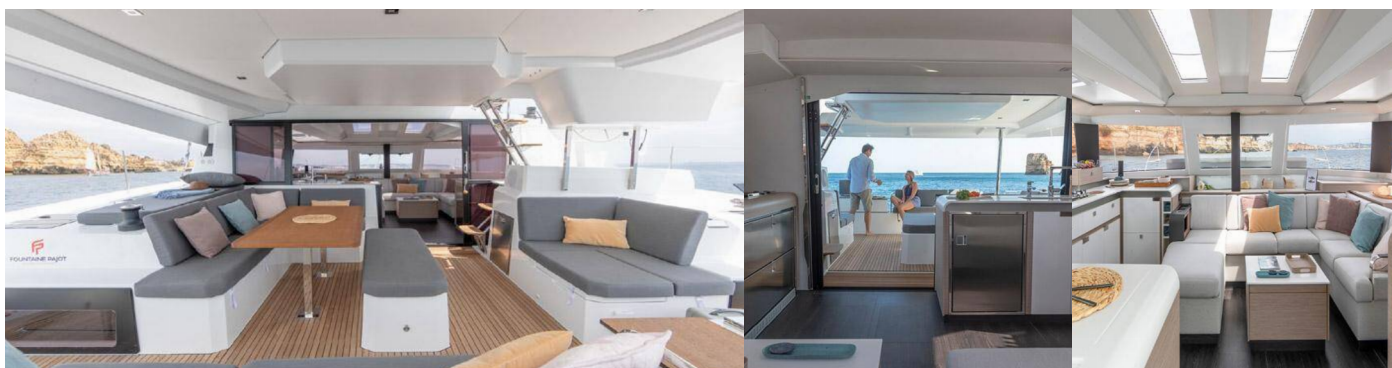

PRICE / WEEKS

25.04. - 02.05.2026 10.454 €	02.05. - 11.05.2026 Booked	19.05. - 29.05.2026 Booked	02.06. - 12.06.2026 Booked
15.06. - 28.06.2026 Booked	04.07. - 11.07.2026 9.608 € ~~9.608 €~~	11.07. - 21.07.2026 Booked	01.08. - 15.10.2026 Booked
17.10. - 24.10.2026 8.923 €	24.10. - 31.10.2026 8.883 €	31.10. - 09.11.2026 Booked	

WEB

najachty.pl

PHONE

+48 882 071 532

E-MAIL

biuro@najachty.pl

NAJACHTY

ul. Pi. Świętej Małgorzaty 1-2/42B, 58-100, Świdnica, Poland