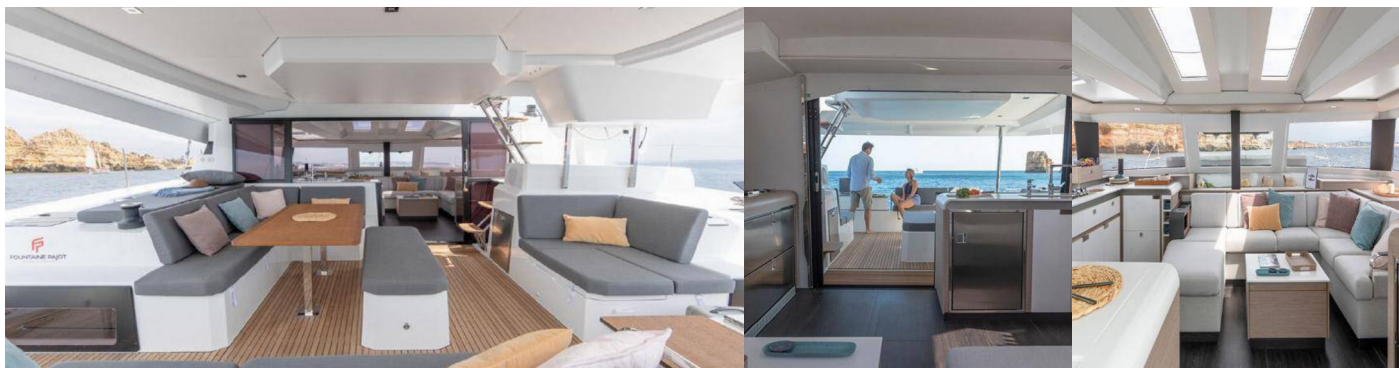

PRICE / WEEKS

14.11. - 21.11.2026

9.794 €

21.11. - 30.11.2026

Booked

05.12. - 12.12.2026

9.773 €

12.12. - 19.12.2026

10.502 €

19.12. - 26.12.2026

11.473 €

WEB

najachty.pl

PHONE

+48 882 071 532

E-MAIL

biuro@najachty.pl

NAJACHTY

ul. Pi. Świętej Małgorzaty 1-2/42B, 58-100, Świdnica, Poland