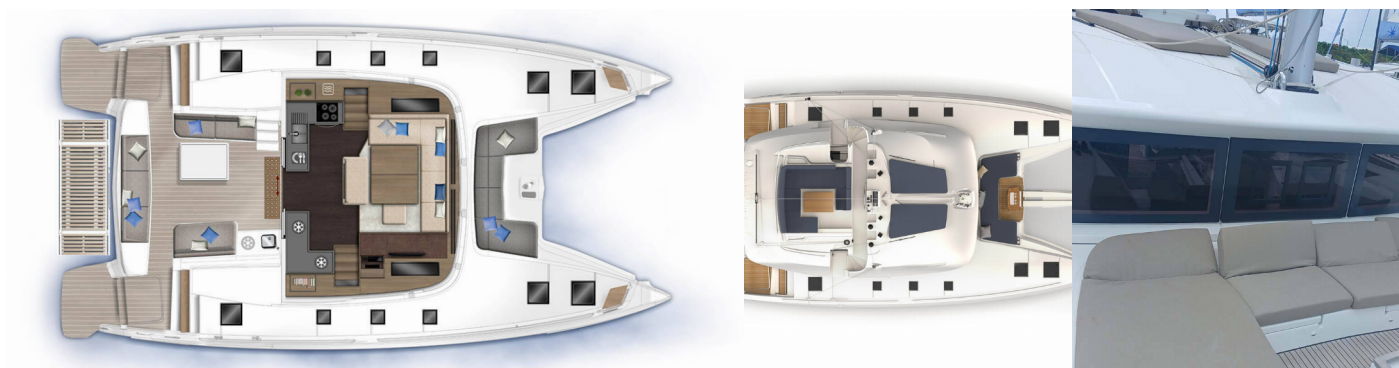

PRICE / WEEKS

05.05. - 09.05.2026

Booked

15.05. - 29.05.2026

Booked

13.06. - 20.06.2026

Booked

20.06. - 27.06.2026

Booked

17.08. - 10.10.2026

Booked

WEB

najachty.pl

PHONE

+48 882 071 532

E-MAIL

biuro@najachty.pl

NAJACHTY

ul. Pi. Świętej Małgorzaty 1-2/42B, 58-100, Świdnica, Poland