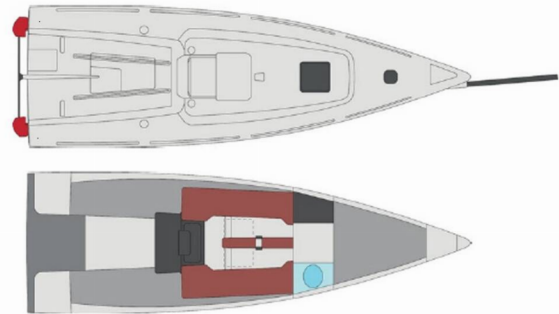

FIRST 27

Šuferina

The Sailing yacht First 27 „Šuferina“, built in 2022, is moored in ACI Marina Split, Split - Croatia. The yacht has 1 cabins, can accomodate 2 + 1 persons and has 1 toilets/showers.

YACHT SPECIFICATIONS

Charter Base

ACI Marina Split, Croatia

Yacht ID

5290

Brand

Bénéteau

Name

Šuferina

Production Year

2022

Length

7.99 m

Cabins

1

Berths

2 + 1