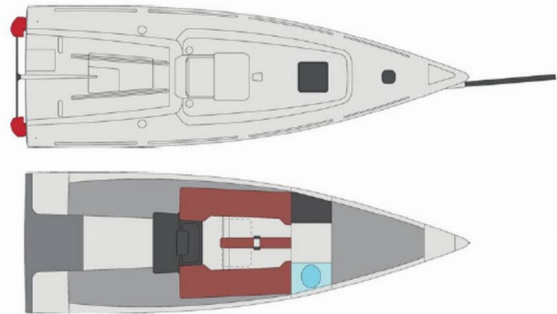

FIRST 27

Šuferina

The Sailing yacht First 27 „Šuferina“, built in 2022, is moored in ACI Marina Split, Split - Croatia. The yacht has 1 cabins, can accomodate 2 + 1 persons and has 1 toilets/showers.

YACHT SPECIFICATIONS

Charter Base

ACI Marina Split, Croatia

Yacht ID

5290

Brand

Bénéteau

Name

Šuferina

Production Year

2022

Length

7.99 m

Cabins

1

Berths

2 + 1