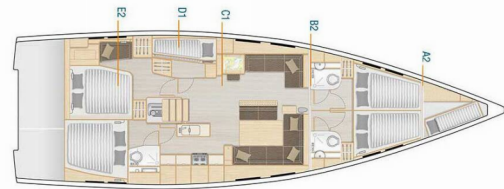

HANSE 548

Playa

The Sailing yacht Hanse 548 „Playa“, built in 2023, is moored in Fethiye, Lykia Yacht Club, - Turkey. The yacht has 5 + 1 cabins, can accommodate 10 + 1 + 1 persons and has 3 toilets/showers.

Playa

Production Year

2023

Length

16.22 m

Cabins

5 + 1

Berths