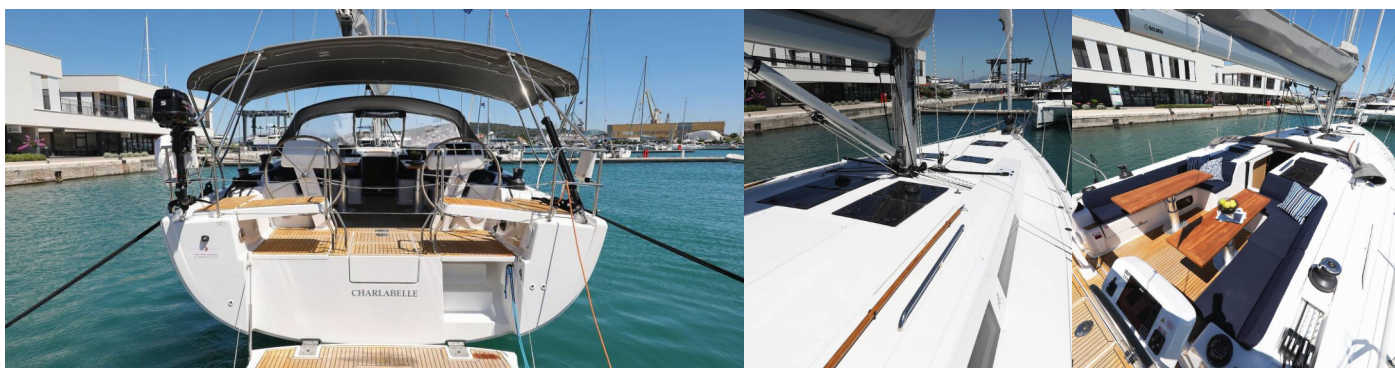

PRICE / WEEKS

01.01. - 28.02.2025 Booked	01.03. - 08.03.2025 2.352 € ~~2.940 €~~	08.03. - 15.03.2025 2.352 € ~~2.940 €~~	15.03. - 22.03.2025 2.352 € ~~2.940 €~~
22.03. - 29.03.2025 2.352 € ~~2.940 €~~	29.03. - 05.04.2025 2.352 € ~~2.940 €~~	05.04. - 12.04.2025 2.411 € ~~2.940 €~~	12.04. - 19.04.2025 2.575 € ~~3.140 €~~
19.04. - 26.04.2025 2.903 € ~~3.540 €~~	26.04. - 03.05.2025 2.912 € ~~3.640 €~~	03.05. - 10.05.2025 3.184 € ~~3.980 €~~	10.05. - 17.05.2025 3.504 € ~~4.380 €~~
17.05. - 24.05.2025 3.881 € ~~5.040 €~~	24.05. - 31.05.2025 4.528 € ~~5.880 €~~	31.05. - 07.06.2025 5.232 € ~~6.540 €~~	07.06. - 14.06.2025 On option
14.06. - 21.06.2025 5.824 € ~~7.280 €~~	21.06. - 28.06.2025 6.272 € ~~7.840 €~~	28.06. - 05.07.2025 6.384 € ~~7.980 €~~	

WEB

najachty.pl

PHONE

+48 882 071 532

E-MAIL

biuro@najachty.pl

NAJACHTY

ul. Pi. Świętej Małgorzaty 1-2/42B, 58-100, Świdnica, Poland