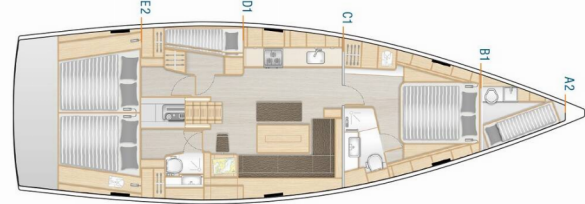

HANSE 508

Charlabelle - OW

The Sailing yacht Hanse 508 „Charlabelle - OW”, built in 2023, is moored in Trogir, Yachtclub Seget (Marina Baotic), - Croatia. The yacht has 4 + 1 cabins, can accomodate 8 + 2 + 1 persons and has 2 + 1 toilets/showers.

Charlabelle - OW

Production Year

2023

Length

15.55 m

Cabins

4 + 1

Berths