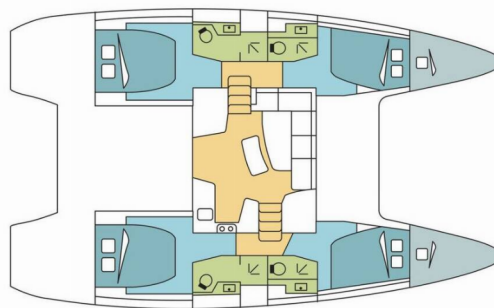

# LAGOON 42

DAISY

The Catamaran Lagoon 42 „DAISY“, built in 2024, is moored in Martinique, Le Marin, - Caribbean. The yacht has 4 + 2 cabins, can accommodate 8 + 2 + 2 persons and has 4 toilets/showers.

**DAISY**

Production Year

**2024**

Length

**12.80 m**

Cabins

**4 + 2**

Berths

## STANDARD YACHT EQUIPMENT

Comfort

Cockpit cushions (+ sun lounging area cushions )

Deck

Bimini top, Cockpit fridge (144L), Cockpit/stern, outside shower, Dinghy, Electric anchor windlass, Swimming ladder