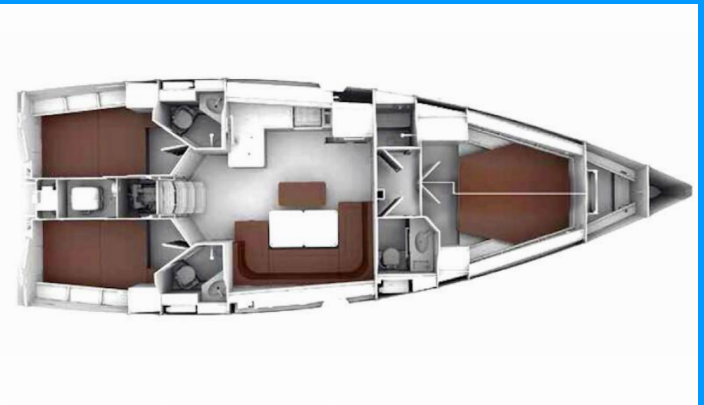

BAVARIA CRUISER 46 STYLE

Nefeli

The Sailing yacht Bavaria Cruiser 46 Style „Nefeli“, built in 2023, is moored in Athens, Alimos marina, - Greece. The yacht has 4 cabins, can accomodate 8 + 2 persons and has 3 toilets/showers.