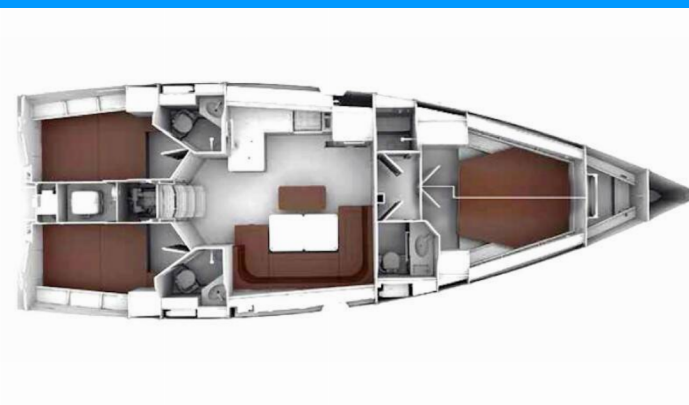

BAVARIA CRUISER 46 STYLE

Nefeli

The Sailing yacht Bavaria Cruiser 46 Style „Nefeli“, built in 2023, is moored in Athens, Alimos marina, - Greece. The yacht has 4 cabins, can accommodate 8 + 2 persons and has 3 toilets/showers.

YACHT SPECIFICATIONS

Charter Base

Athens, Alimos marina, Greece

Yacht ID

5134

Brand

Bavaria Yachtbau

Name

Nefeli

Production Year

2023

Length

14.27 m

Cabins

4

Berths