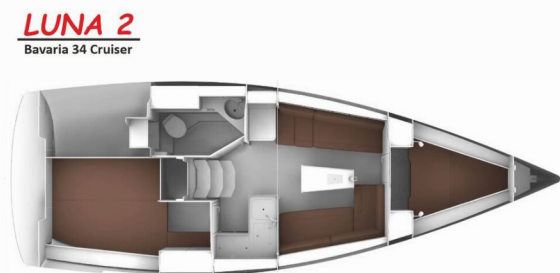

BAVARIA CRUISER 34

Luna 2

The Sailing yacht Bavaria Cruiser 34 „Luna 2“, built in 2023, is moored in Fethiye, Marina Imbat, – Turkey. The yacht has 2 cabins, can accomodate 4 persons and has 1 toilets/showers.

Luna 2

Production Year

2023

Length

9.99 m

Cabins

2

Berths