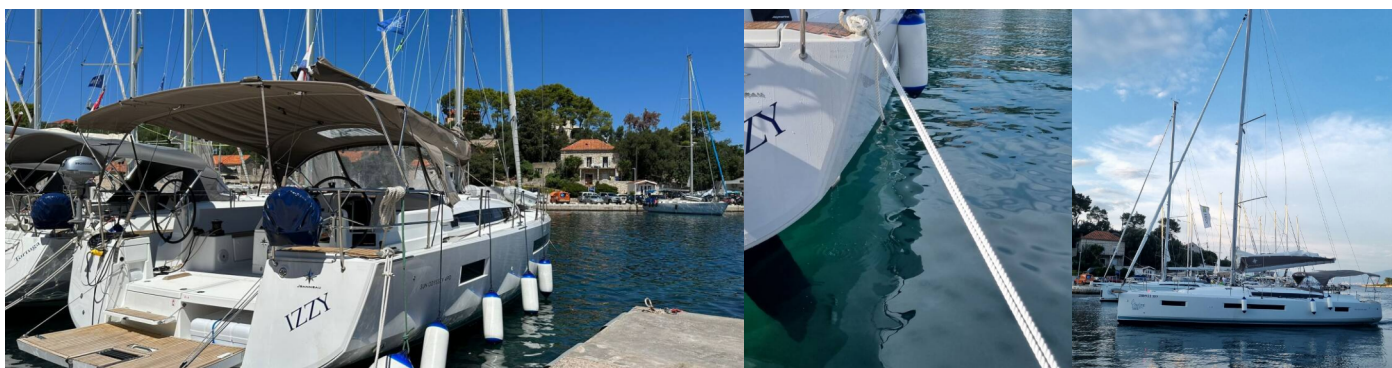

PRICE / WEEKS

25.04. - 02.05.2026 1.950 € ~~3.000 €~~	02.05. - 09.05.2026 1.560 € ~~3.000 €~~	09.05. - 16.05.2026 Booked	16.05. - 23.05.2026 Booked
23.05. - 30.05.2026 Booked	30.05. - 06.06.2026 2.795 € ~~4.300 €~~	06.06. - 13.06.2026 2.835 € ~~4.500 €~~	13.06. - 20.06.2026 Booked
20.06. - 27.06.2026 3.328 € ~~5.200 €~~	27.06. - 04.07.2026 Booked	04.07. - 11.07.2026 Booked	11.07. - 18.07.2026 3.600 € ~~6.000 €~~
18.07. - 25.07.2026 3.770 € ~~6.500 €~~	25.07. - 01.08.2026 3.717 € ~~6.300 €~~	01.08. - 08.08.2026 3.780 € ~~6.300 €~~	08.08. - 15.08.2026 3.780 € ~~6.300 €~~
15.08. - 22.08.2026 Booked	22.08. - 29.08.2026 3.538 € ~~6.100 €~~	29.08. - 05.09.2026 Booked	05.09. - 12.09.2026 On option
12.09. - 19.09.2026 Booked	19.09. - 26.09.2026 On option	26.09. - 03.10.2026 2.244 € ~~3.400 €~~	03.10. - 10.10.2026 2.080 € ~~3.200 €~~
10.10. - 17.10.2026 2.250 € ~~3.000 €~~	17.10. - 24.10.2026 2.550 € ~~3.000 €~~	24.10. - 31.10.2026 2.550 € ~~3.000 €~~	31.10. - 07.11.2026 2.550 € ~~3.000 €~~

WEB

najachty.pl

PHONE

+48 882 071 532

E-MAIL

biuro@najachty.pl

NAJACHTY

ul. Pi. Świętej Małgorzaty 1-2/42B, 58-100, Świdnica, Poland