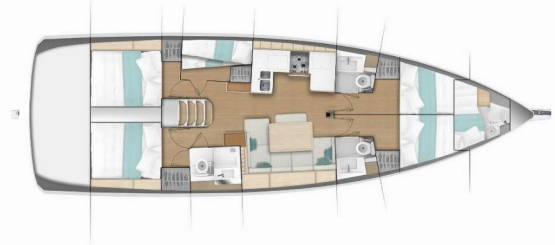

# SUN ODYSSEY 490

Izzy

The Sailing yacht Sun Odyssey 490 „Izzy“, built in 2023, is moored in Rogač (Šolta), - Croatia. The yacht has 5 + 1 cabins, can accommodate 10 + 2 persons and has 3 + 1 toilets/showers.

**Izzy**

Production Year

**2023**

Length

**14.42 m**

Cabins

**5 + 1**

Berths

**10 + 2**

Max. Passengers

**12**

Head/Shower

**3 + 1**