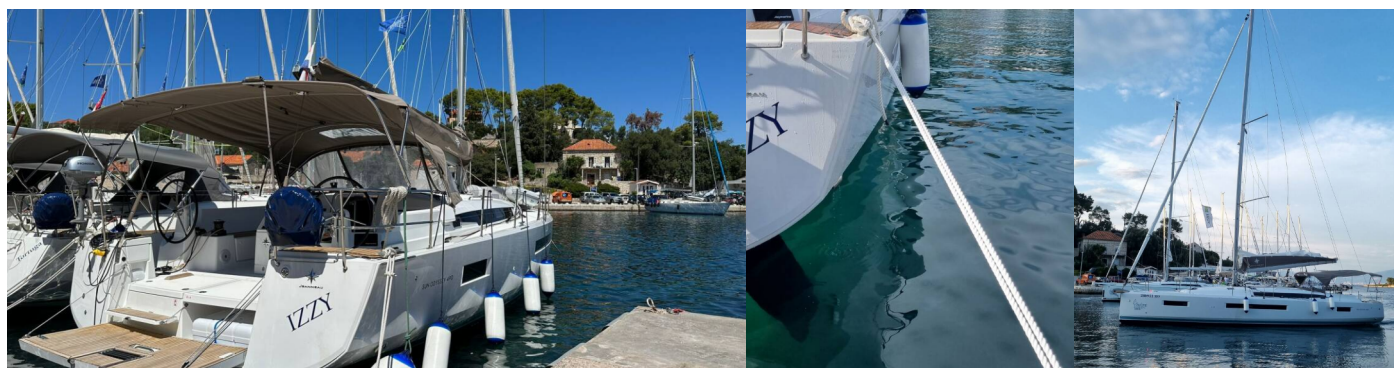

PRICE / WEEKS

07.11. - 14.11.2026

2.550 € ~~3.000 €~~

14.11. - 21.11.2026

2.936 € ~~3.000 €~~

21.11. - 28.11.2026

3.000 €

28.11. - 05.12.2026

3.000 €

05.12. - 12.12.2026

3.000 €

12.12. - 19.12.2026

3.000 €

19.12. - 26.12.2026

3.000 €

WEB

najachty.pl

PHONE

+48 882 071 532

E-MAIL

biuro@najachty.pl

NAJACHTY

ul. Pi. Świętej Małgorzaty 1-2/42B, 58-100, Świdnica, Poland