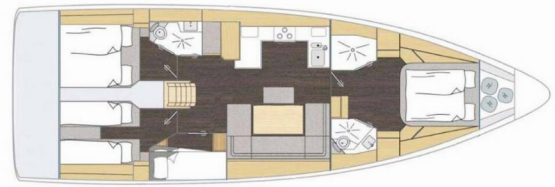

BAVARIA C46

ELIFOZZI

The Sailing yacht Bavaria C46 „ELIFOZZI“, built in 2025, is moored in Göcek, Göcek - Turkey. The yacht has 4 cabins, can accommodate 8 persons and has 2 toilets/showers.

YACHT SPECIFICATIONS

Yacht electrics

Air Conditioning (in the salon), Batteries, Battery charger, Generator (5 kW), Heating, Inverter (600 W), Shore connection 220 V, Solar panels, USB sockets (1 x at the navigation table and 1 x in each cabin)