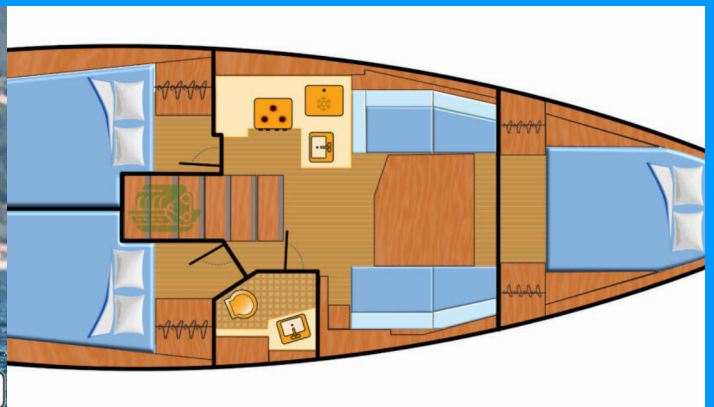

# OCEANIS 38.1

Lukas

The Sailing yacht Oceanis 38.1 „Lukas“, built in 2023, is moored in Marina Frapa, Rogoznica, Rogoznica – Croatia. The yacht has 3 cabins, can accommodate 6 + 1 persons and has 1 toilets/showers.

**Lukas**

Production Year

**2023**

Length

**11.50 m**

Cabins

**3**

Berths