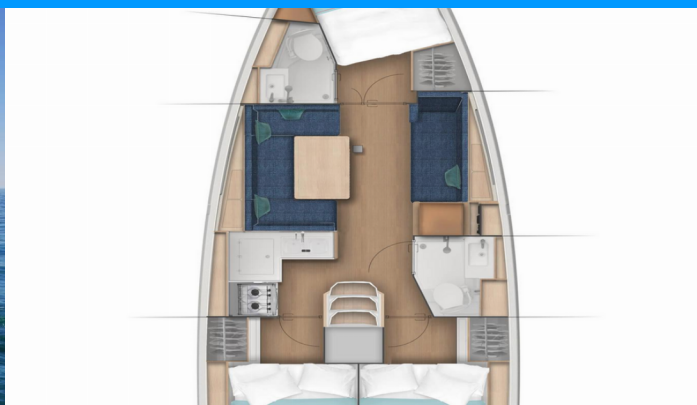

SUN ODYSSEY 380

4 Elli

The Sailing yacht Sun Odyssey 380 „4 elli“, built in 2023, is moored in Palma de Mallorca, La Lonja, - Spain. The yacht has 3 cabins, can accomodate 6 + 2 persons and has 2 toilets/showers.

Deck

Anchor, Bathing platform, Bimini top, Bosun's chair (Safe seat) (boatswain's chair), Cockpit table, Cockpit/stern, outside shower, Dinghy, Electric anchor windlass, Fenders, Gangway, Ropes, Sprayhood, Swimming ladder, Teak cockpit, Water hose