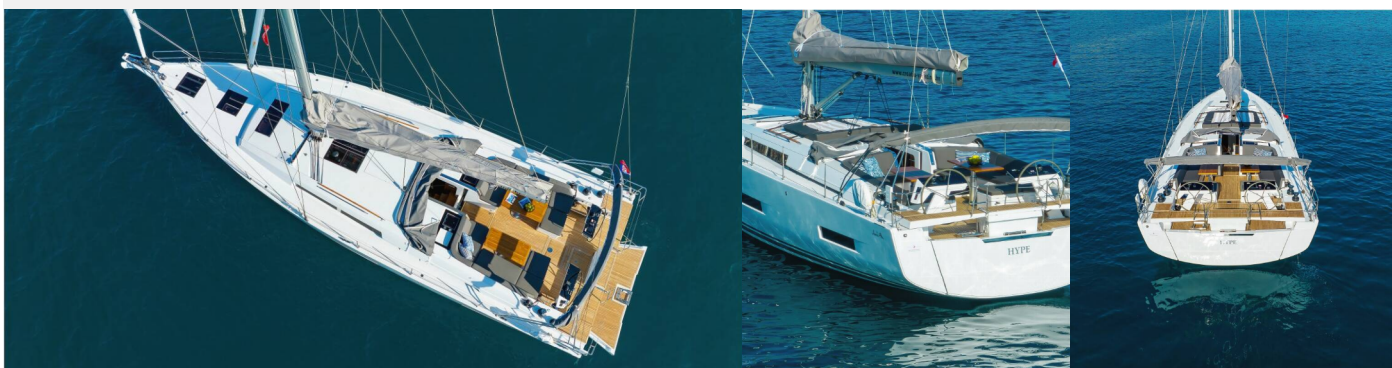

PRICE / WEEKS

07.06. - 14.06.2025 5.444 € ~~6.980 €~~	14.06. - 21.06.2025 5.712 € ~~7.140 €~~	21.06. - 28.06.2025 6.112 € ~~7.640 €~~	28.06. - 05.07.2025 6.192 € ~~7.740 €~~
05.07. - 12.07.2025 6.432 € ~~8.040 €~~	12.07. - 19.07.2025 6.752 € ~~8.440 €~~	19.07. - 26.07.2025 6.752 € ~~8.440 €~~	26.07. - 02.08.2025 6.752 € ~~8.440 €~~
02.08. - 09.08.2025 6.752 € ~~8.440 €~~	09.08. - 16.08.2025 6.752 € ~~8.440 €~~	16.08. - 23.08.2025 6.192 € ~~7.740 €~~	23.08. - 30.08.2025 5.756 € ~~7.380 €~~
30.08. - 06.09.2025 5.569 € ~~7.140 €~~	06.09. - 13.09.2025 Booked	13.09. - 20.09.2025 Booked	20.09. - 27.09.2025 3.884 € ~~4.980 €~~
27.09. - 04.10.2025 3.312 € ~~4.140 €~~	04.10. - 11.10.2025 2.839 € ~~3.640 €~~	11.10. - 18.10.2025 2.683 € ~~3.440 €~~	18.10. - 25.10.2025 2.464 € ~~3.080 €~~
25.10. - 01.11.2025 2.304 € ~~2.880 €~~	01.11. - 08.11.2025 2.304 € ~~2.880 €~~	08.11. - 15.11.2025 2.304 € ~~2.880 €~~	15.11. - 22.11.2025 2.304 € ~~2.880 €~~
22.11. - 29.11.2025 2.304 € ~~2.880 €~~	29.11. - 06.12.2025 2.304 € ~~2.880 €~~	06.12. - 13.12.2025 2.304 € ~~2.880 €~~	13.12. - 20.12.2025 2.304 € ~~2.880 €~~

WEB

najachty.pl

PHONE

+48 882 071 532

E-MAIL

biuro@najachty.pl

NAJACHTY

ul. Pi. Świętej Małgorzaty 1-2/42B, 58-100, Świdnica, Poland