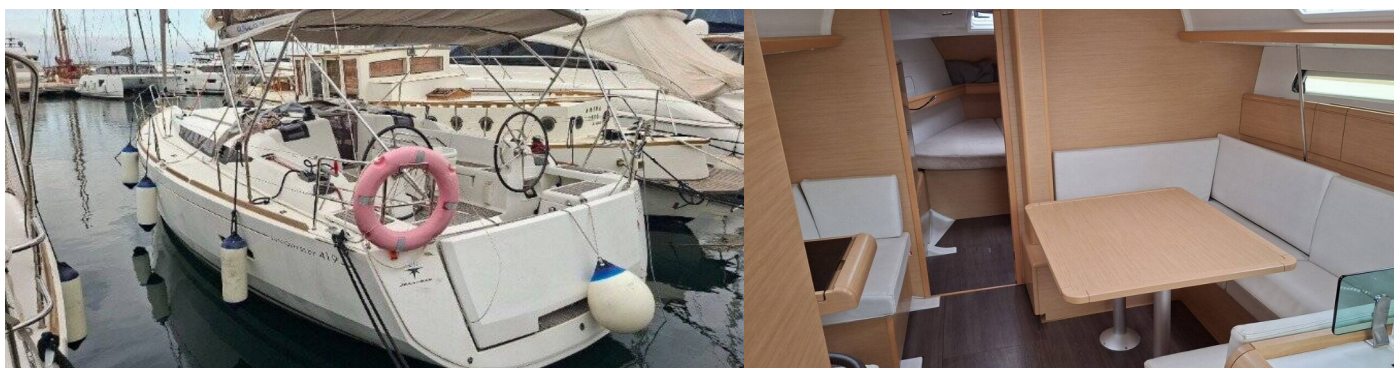

PRICE / WEEKS

07.11. - 14.11.2026

2.145 € ~~2.524 €~~

14.11. - 21.11.2026

2.145 € ~~2.524 €~~

21.11. - 28.11.2026

2.145 € ~~2.524 €~~

30.11. - 30.12.2026

Booked

WEB

najachty.pl

PHONE

+48 882 071 532

E-MAIL

biuro@najachty.pl

NAJACHTY

ul. Pi. Świętej Małgorzaty 1-2/42B, 58-100, Świdnica, Poland