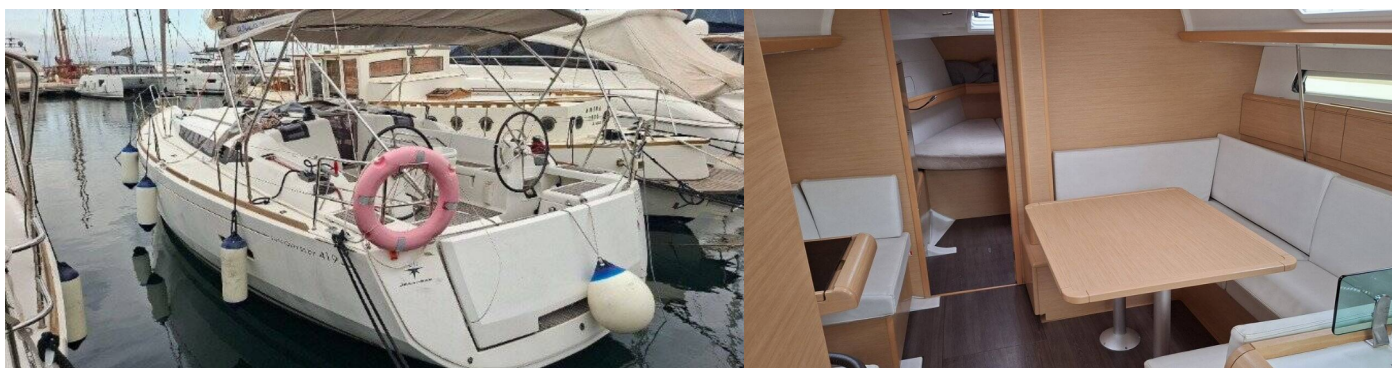

PRICE / WEEKS

16.05. - 23.05.2026 1.893 € ~~2.524 €~~	23.05. - 30.05.2026 1.893 € ~~2.524 €~~	30.05. - 06.06.2026 Booked	06.06. - 13.06.2026 Booked
13.06. - 20.06.2026 Booked	25.06. - 05.10.2026 Booked	10.10. - 17.10.2026 2.272 € ~~2.524 €~~	17.10. - 24.10.2026 2.272 € ~~2.524 €~~
24.10. - 31.10.2026 2.272 € ~~2.524 €~~	31.10. - 07.11.2026 2.145 € ~~2.524 €~~	07.11. - 14.11.2026 2.145 € ~~2.524 €~~	14.11. - 21.11.2026 2.145 € ~~2.524 €~~
21.11. - 28.11.2026 2.145 € ~~2.524 €~~	30.11. - 30.12.2026 Booked		

WEB

najachty.pl

PHONE

+48 882 071 532

E-MAIL

biuro@najachty.pl

NAJACHTY

ul. Pi. Świętej Małgorzaty 1-2/42B, 58-100, Świdnica, Poland