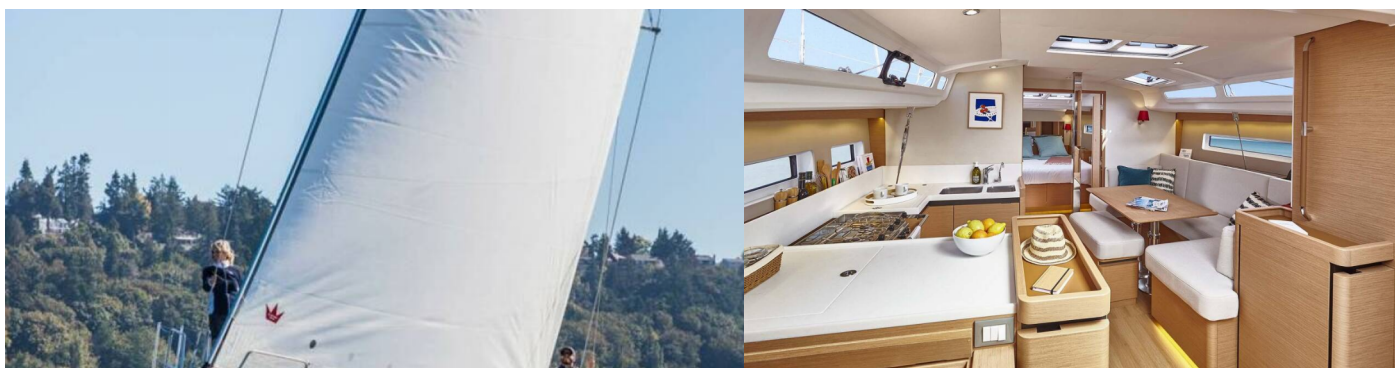

PRICE / WEEKS

05.12. - 12.12.2026

2.380 €

12.12. - 19.12.2026

2.380 €

19.12. - 26.12.2026

2.380 €

WEB

najachty.pl

PHONE

+48 882 071 532

E-MAIL

biuro@najachty.pl

NAJACHTY

ul. Pi. Świętej Małgorzaty 1-2/42B, 58-100, Świdnica, Poland