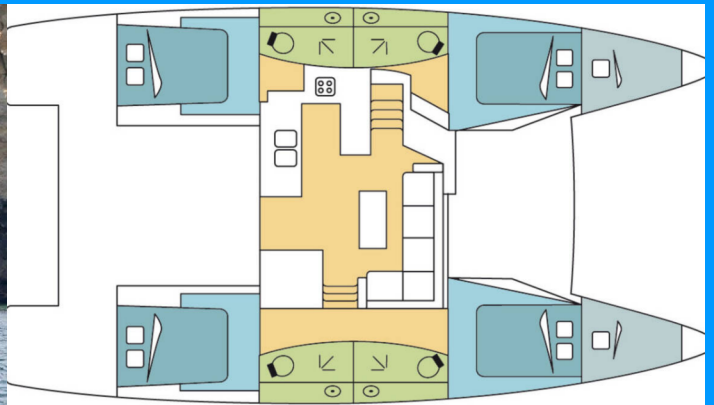

FONTAINE PAJOT ELBA 45

Two Phish

The Catamaran Fountaine Pajot Elba 45 „Two Phish“, built in 2023, is moored in BVI, Tortola, Ritter House Marina, - British Virgin Islands. The yacht has 4 + 2 cabins, can accomodate 8 + 2 persons and has 4 + 1 toilets/showers.

Two Phish

Production Year

2023

Length

13.45 m

Cabins

4 + 2

Berths

8 + 2

Max. Passengers

9

Head/Shower

4 + 1

STANDARD YACHT EQUIPMENT

Deck	Bimini top, Cockpit fridge (12V 80L), Cockpit/stern, outside shower, Davit (hydraulic platform), Dinghy (11ft), Electric anchor windlass, Grill/Barbecue/Plancha (propane), Outboard engine (15 HP), Remote control for anchor winch with chain counter at helm, Stern platform (hydraulic)
Entertainment	Fusion radio (with Bluetooth), LCD TV, Underwater lights
Galley	Refrigerator (12V 190L 2 Drawers), Stove (3 burner stove)
Interior	Electric toilet, Inside shower
Navigation	3 blade folding propeller, Autopilot (Garmin), GPS chart plotter (Garmin 2 Smart Cruising 2 X Multi GMI20), Helm station, Wind/speed/depth instruments
Safety	Black Water Tank
Sails	Electric winch
Yacht electrics	110V socket, Air Conditioning (fully), Generator (11KW 110V/60HZ), Inverter (2000W), Solar panels