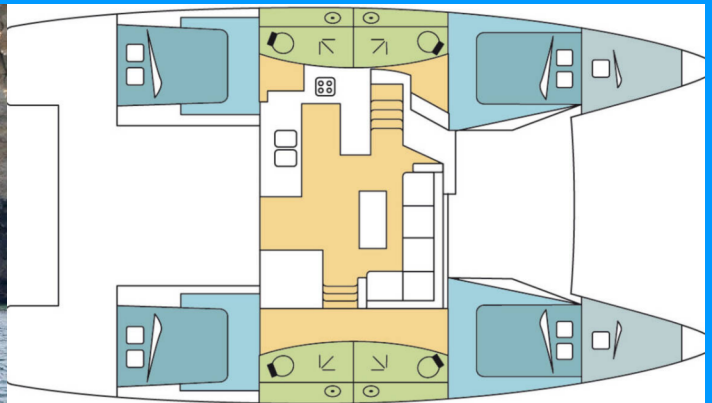

FONTAINE PAJOT ELBA 45

Two Phish

The Catamaran Fountaine Pajot Elba 45 „Two Phish“, built in 2023, is moored in BVI, Tortola, Ritter House Marina, - British Virgin Islands. The yacht has 4 + 2 cabins, can accomodate 8 + 2 persons and has 4 + 1 toilets/showers.

Two Phish

Production Year

2023

Length

13.45 m

Cabins

4 + 2

Berths

8 + 2

Max. Passengers

9

Head/Shower

4 + 1

STANDARD YACHT EQUIPMENT

Deck	Bimini top, Cockpit fridge (12V 80L), Cockpit/stern, outside shower, Davit (hydraulic platform), Dinghy (11ft), Electric anchor windlass, Grill/Barbecue/Plancha (propane), Outboard engine (15 HP), Remote control for anchor winch with chain counter at helm, Stern platform (hydraulic)
Entertainment	Fusion radio (with Bluetooth), LCD TV, Underwater lights
Galley	Refrigerator (12V 190L 2 Drawers), Stove (3 burner stove)
Interior	Electric toilet, Inside shower
Navigation	3 blade folding propeller, Autopilot (Garmin), GPS chart plotter (Garmin 2 Smart Cruising 2 X Multi GMI20), Helm station, Wind/speed/depth instruments
Safety	Black Water Tank
Sails	Electric winch
Yacht electrics	110V socket, Air Conditioning (fully), Generator (11KW 110V/60HZ), Inverter (2000W), Solar panels