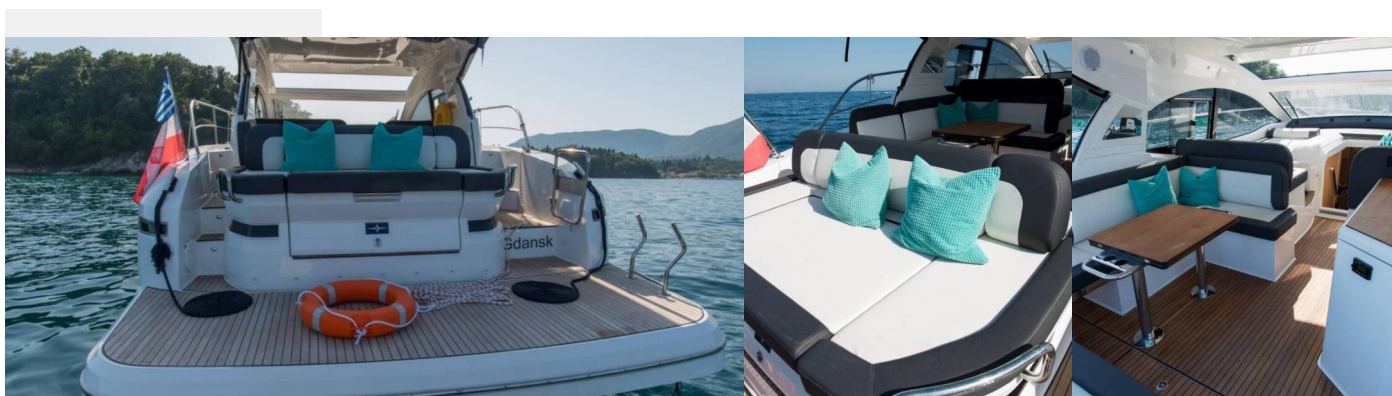

PRICE / WEEKS

02.05. - 09.05.2026 3.438 € ~~5.500 €~~	09.05. - 16.05.2026 3.438 € ~~5.500 €~~	16.05. - 23.05.2026 3.438 € ~~5.500 €~~	23.05. - 30.05.2026 3.875 € ~~6.200 €~~
30.05. - 06.06.2026 3.875 € ~~6.200 €~~	06.06. - 13.06.2026 3.875 € ~~6.200 €~~	13.06. - 20.06.2026 5.850 € ~~7.800 €~~	20.06. - 27.06.2026 5.850 € ~~7.800 €~~
27.06. - 04.07.2026 5.850 € ~~7.800 €~~	04.07. - 11.07.2026 5.850 € ~~7.800 €~~	11.07. - 18.07.2026 5.850 € ~~7.800 €~~	18.07. - 25.07.2026 5.850 € ~~7.800 €~~
25.07. - 15.08.2026 Booked	15.08. - 22.08.2026 5.850 € ~~7.800 €~~	22.08. - 29.08.2026 5.850 € ~~7.800 €~~	29.08. - 05.09.2026 5.850 € ~~7.800 €~~
05.09. - 12.09.2026 5.850 € ~~7.800 €~~	12.09. - 19.09.2026 4.650 € ~~6.200 €~~	19.09. - 26.09.2026 4.650 € ~~6.200 €~~	26.09. - 03.10.2026 4.650 € ~~6.200 €~~
03.10. - 10.10.2026 4.125 € ~~5.500 €~~	10.10. - 17.10.2026 4.125 € ~~5.500 €~~	17.10. - 24.10.2026 3.150 € ~~4.200 €~~	24.10. - 31.10.2026 3.150 € ~~4.200 €~~
31.10. - 07.11.2026 3.150 € ~~4.200 €~~	07.11. - 14.11.2026 3.150 € ~~4.200 €~~	14.11. - 21.11.2026 3.150 € ~~4.200 €~~	21.11. - 28.11.2026 3.150 € ~~4.200 €~~

WEB

najachty.pl

PHONE

+48 882 071 532

E-MAIL

biuro@najachty.pl

NAJACHTY

ul. Pi. Świętej Małgorzaty 1-2/42B, 58-100, Świdnica, Poland