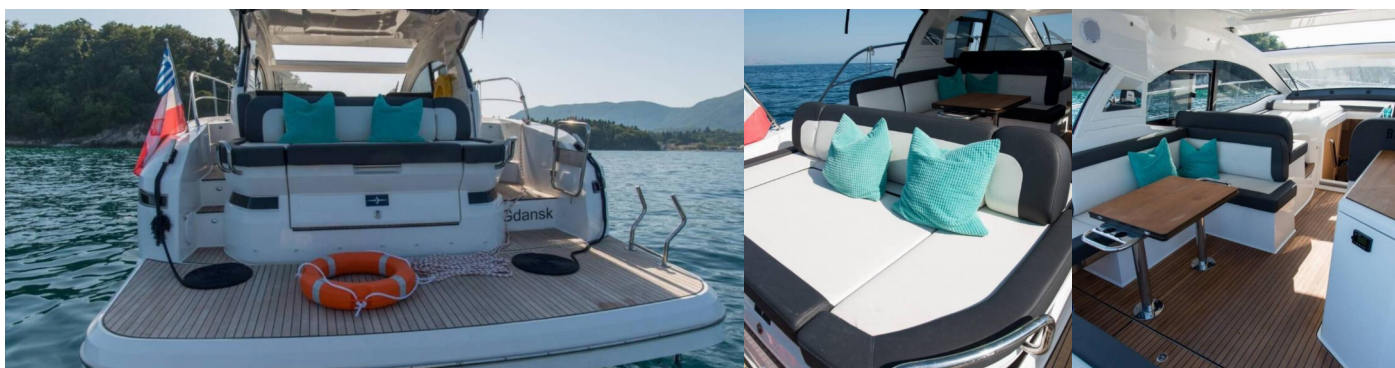

PRICE / WEEKS

25.04. - 02.05.2026 3.438 € ~~5.500 €~~	02.05. - 09.05.2026 3.438 € ~~5.500 €~~	09.05. - 16.05.2026 3.438 € ~~5.500 €~~	16.05. - 23.05.2026 3.438 € ~~5.500 €~~
23.05. - 30.05.2026 3.875 € ~~6.200 €~~	30.05. - 06.06.2026 3.875 € ~~6.200 €~~	06.06. - 13.06.2026 3.875 € ~~6.200 €~~	13.06. - 20.06.2026 5.850 € ~~7.800 €~~
20.06. - 27.06.2026 5.850 € ~~7.800 €~~	27.06. - 04.07.2026 5.850 € ~~7.800 €~~	04.07. - 11.07.2026 5.850 € ~~7.800 €~~	11.07. - 18.07.2026 5.850 € ~~7.800 €~~
18.07. - 25.07.2026 5.850 € ~~7.800 €~~	25.07. - 15.08.2026 Booked	15.08. - 22.08.2026 5.850 € ~~7.800 €~~	22.08. - 29.08.2026 5.850 € ~~7.800 €~~
29.08. - 05.09.2026 5.850 € ~~7.800 €~~	05.09. - 12.09.2026 5.850 € ~~7.800 €~~	12.09. - 19.09.2026 4.650 € ~~6.200 €~~	19.09. - 26.09.2026 4.650 € ~~6.200 €~~
26.09. - 03.10.2026 4.650 € ~~6.200 €~~	03.10. - 10.10.2026 4.125 € ~~5.500 €~~	10.10. - 17.10.2026 4.125 € ~~5.500 €~~	17.10. - 24.10.2026 3.150 € ~~4.200 €~~
24.10. - 31.10.2026 3.150 € ~~4.200 €~~	31.10. - 07.11.2026 3.150 € ~~4.200 €~~		

WEB

najachty.pl

PHONE

+48 882 071 532

E-MAIL

biuro@najachty.pl

NAJACHTY

ul. Pi. Świętej Małgorzaty 1-2/42B, 58-100, Świdnica, Poland