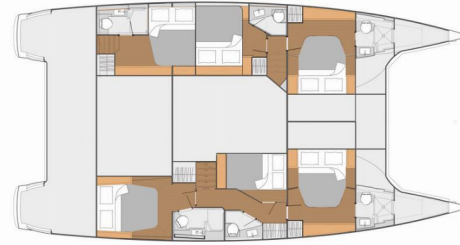

FONTAINE PAJOT SABA 50

Anna Isabella

The Catamaran Fountaine Pajot Saba 50 „Anna Isabella“, built in 2019, is moored in Seychelles, Eden Island Marina, - Seychelles. The yacht has 5 + 1 cabins, can accomodate 10 + 2 persons and has 6 toilets/showers.

YACHT SPECIFICATIONS

Charter Base

**Seychelles, Eden Island Marina,
Seychelles**

Yacht ID

4863

Brand

Fountaine Pajot

Name

Anna Isabella

Production Year

2019

Length

14.98 m

Cabins

5 + 1

Berths

10 + 2

Head/Shower

6

STANDARD YACHT EQUIPMENT

Comfort

Bedlinen and towels, Cockpit cushions

Deck

Anchor with chain, Boat hook, Cockpit fridge (75l), Cockpit light, Cockpit table, Cockpit/stern, outside shower, Dinghy, Electric anchor windlass, Fenders, Grill/Barbecue/Plancha, Hard Top Bimini, Jerry cans for diesel, Outboard engine, Sun deck, Swimming ladder, Teak cockpit

Entertainment

Fishing equipment, FUSION sound system, Outdoor speakers, Stand up paddle (SUP), TV

Galley

Freezer, Gas bottles, Hot water, Kitchen utensils (Galley equipment, cutlery), Microwave, Refrigerator (190 L + additional 130 L)

Interior

Electric fans, Salon table

Navigation

Autopilot, GPS, Navigation (Nautical) charts and nautical guide, Navigation set

Safety

Black Water Tank, First aid kit, Life belts (Safety harness), Life jackets, Signal rockets and torches, VHF radio

Yacht electrics

Air Conditioning, Battery charger, Bilge pump - Electric, Fish finder, Generator, Heating, Inverter, Plug 220V, 12 V, Shore power connection, Solar panels, Watermaker - desalinator