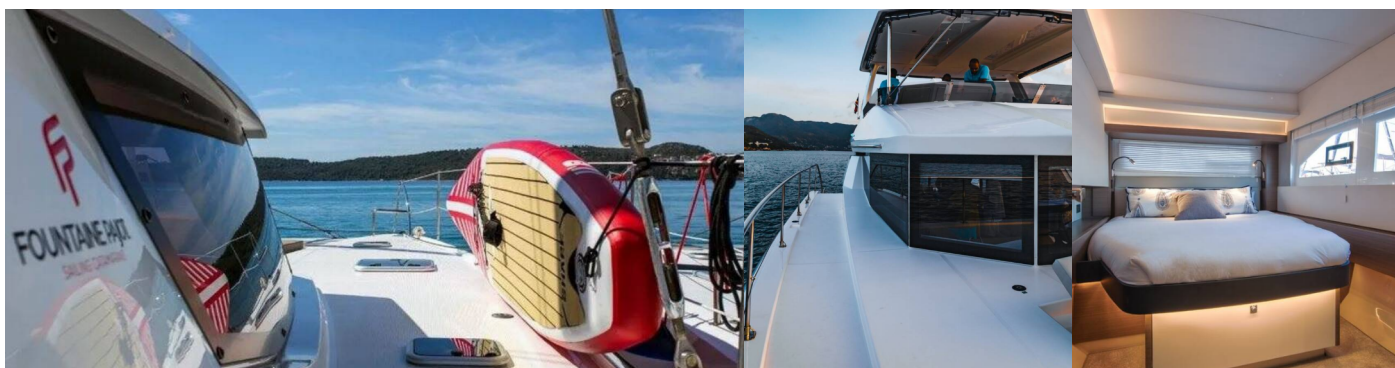

PRICE / WEEKS

03.12. - 11.12.2026

Booked

WEB

najachty.pl

PHONE

+48 882 071 532

E-MAIL

biuro@najachty.pl

NAJACHTY

ul. Pi. Świętej Małgorzaty 1-2/42B, 58-100, Świdnica, Poland