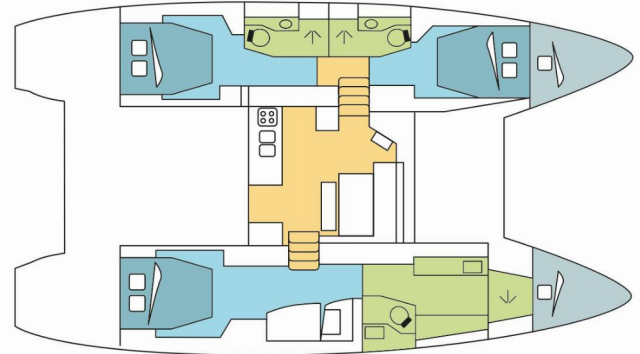

# LAGOON 46 OW

Rapscallion

The Catamaran Lagoon 46 OW „Rapscallion“, built in 2021, is moored in Seychelles, Eden Island Marina, – Seychelles. The yacht has 3 + 2 cabins, can accommodate 6 + 2 persons and has 3 toilets/showers.

## YACHT SPECIFICATIONS

Charter Base

**Seychelles, Eden Island Marina,  
Seychelles**

Yacht ID

**4862**

Brand

**Lagoon-Bénéteau**

Name

**Rapscallion**

Production Year

**2021**

Length

**13.99 m**

Cabins

**3 + 2**

Berths

**6 + 2**

Max. Passengers

**8**

Head/Shower

**3**