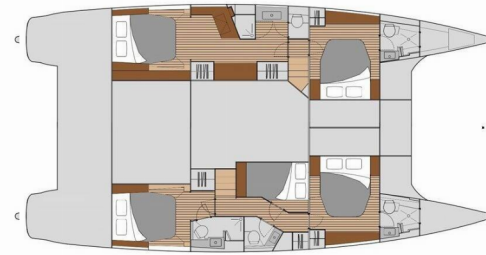

FONTAINE PAJOT SABA 50

Apres Ski

The Catamaran Fountaine Pajot Saba 50 „Apres Ski“, built in 2021, is moored in St. Thomas, Frenchtown Marina, - United States Virgin Islands. The yacht has 5 cabins, can accommodate 10 persons and has 5 toilets/showers.

YACHT SPECIFICATIONS

Charter Base

**St. Thomas, Frenchtown Marina,
United States Virgin Islands**

Yacht ID

4838

Brand

Fountaine Pajot

Name

Apres Ski

Production Year

2021

Length

14.98 m

Cabins

5

Berths

10

Max. Passengers

10

Head/Shower

5

STANDARD YACHT EQUIPMENT

Comfort

Sundeck cushions

Deck

Bimini top, Cockpit grill (Propane), Cockpit table, Davit (For dinghy), Dinghy with outboard engine (Platform), Electric anchor windlass, Sprayhood, Teak cockpit

Galley

Kitchen utensils (Galley equipment, cutlery), Microwave

Navigation

Autopilot, GPS chart plotter, GPS chart plotter - cockpit, Wind/speed/depth instruments

Safety

Black Water Tank

Sails

Lazy bag, Lazy jacks

Yacht electrics

110V socket, Air Conditioning, Generator (GENSET 13.5KVA 110V/60Hz - Onan), Inverter (5000W), Solar panels, USB sockets, Watermaker - desalinator