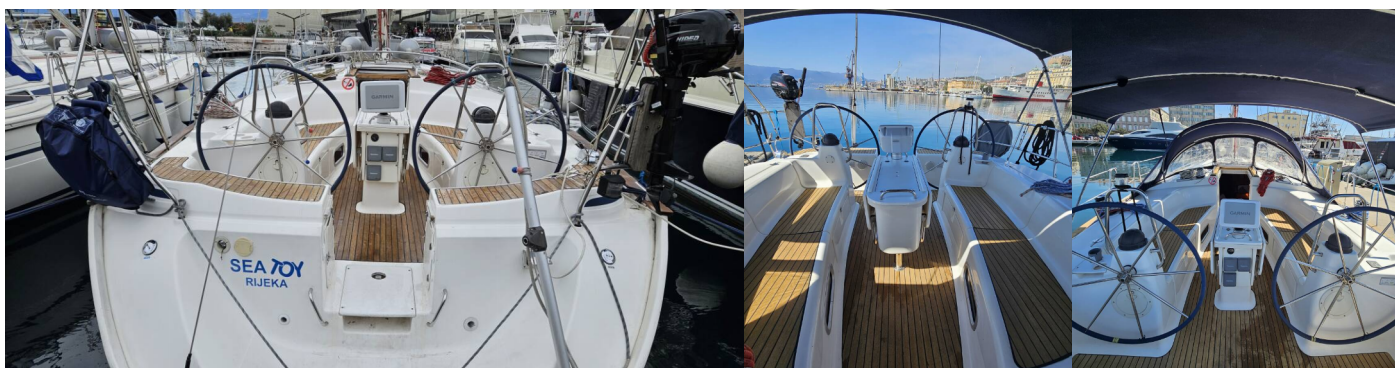

PRICE / WEEKS

25.04. - 02.05.2026 1.710 €	02.05. - 09.05.2026 2.180 €	14.05. - 17.05.2026 Booked	23.05. - 30.05.2026 2.180 €
30.05. - 06.06.2026 Booked	06.06. - 13.06.2026 2.180 €	13.06. - 20.06.2026 2.470 €	20.06. - 27.06.2026 Booked
27.06. - 04.07.2026 2.470 €	04.07. - 11.07.2026 2.470 €	11.07. - 18.07.2026 2.470 €	18.07. - 25.07.2026 2.940 €
25.07. - 01.08.2026 2.940 €	01.08. - 08.08.2026 2.940 €	08.08. - 15.08.2026 2.940 €	15.08. - 22.08.2026 2.940 €
22.08. - 29.08.2026 2.940 €	29.08. - 05.09.2026 2.470 €	05.09. - 12.09.2026 2.470 €	12.09. - 19.09.2026 2.470 €
19.09. - 26.09.2026 2.470 €	26.09. - 03.10.2026 2.180 €	03.10. - 10.10.2026 2.180 €	10.10. - 17.10.2026 1.710 €
17.10. - 24.10.2026 1.710 €	24.10. - 31.10.2026 1.710 €	31.10. - 07.11.2026 1.710 €	

WEB

najachty.pl

PHONE

+48 882 071 532

E-MAIL

biuro@najachty.pl

NAJACHTY

ul. Pi. Świętej Małgorzaty 1-2/42B, 58-100, Świdnica, Poland