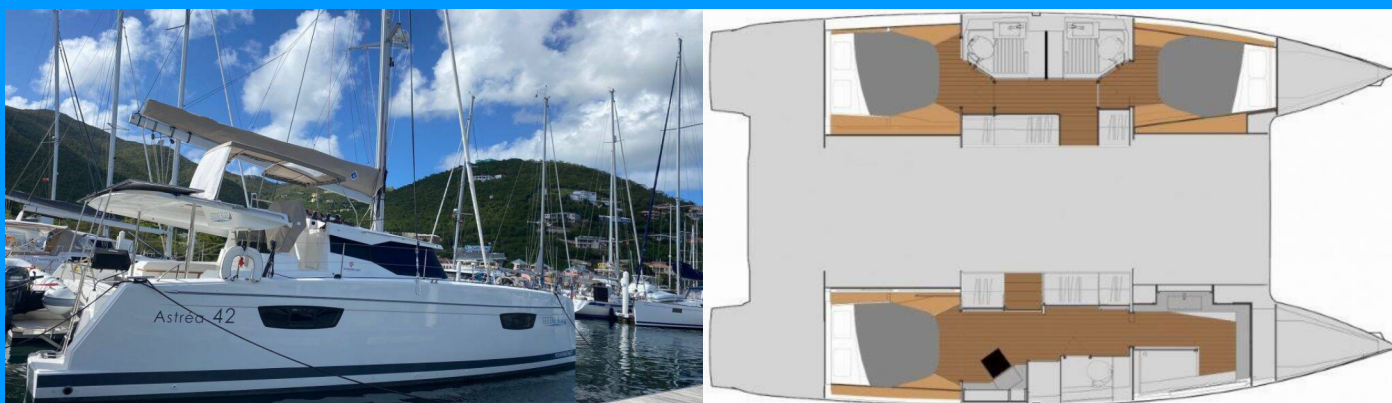

# FONTAINE PAJOT ASTREA 42 MAESTRO

Serene Blue

The Catamaran Fountaine Pajot Astrea 42 Maestro „Serene Blue“, built in 2021, is moored in Annapolis, Chesapeake Bay, - USA. The yacht has 3 cabins, can accomodate 6 persons and has 3 toilets/showers.

**Serene Blue**

Production Year

**2021**

Length

**12.58 m**

Cabins

**3**

Berths