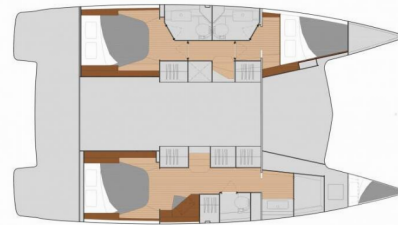

FONTAINE PAJOT ISLA 40

Ilde

The Catamaran Fountaine Pajot Isla 40 „Ilde“, built in 2022, is moored in Ibiza, Santa Eulalia Marina, - Spain. The yacht has 3 + 1 cabins, can accommodate 6 + 1 + 1 persons and has 3 toilets/showers.

Ilde

Production Year

2022

Length

11.00 m

Cabins

3 + 1

Berths