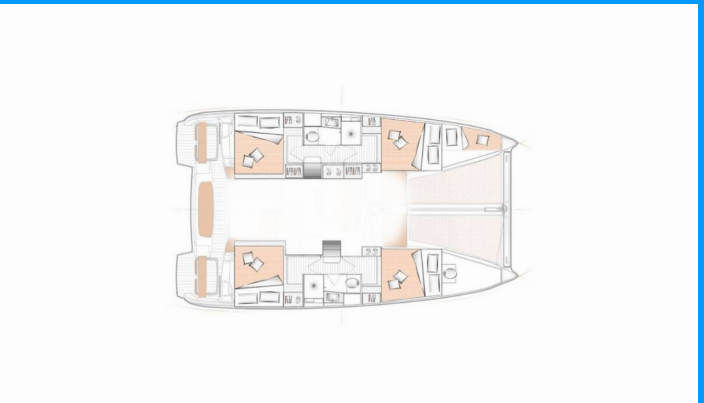

# EXCESS 11

Lizzy

The Catamaran Excess 11 „Lizzy“, built in 2021, is moored in Fethiye, Ece Saray Marina Resort, - Turkey. The yacht has 4 + 2 cabins, can accommodate 8 + 2 persons and has 2 + 1 toilets/showers.