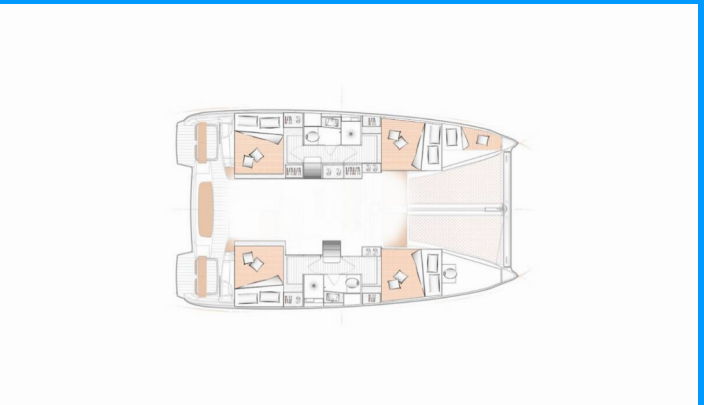

EXCESS 11

Lizzy

The Catamaran Excess 11 „Lizzy“, built in 2021, is moored in Fethiye, Ece Saray Marina Resort, - Turkey. The yacht has 4 + 2 cabins, can accommodate 8 + 2 persons and has 2 + 1 toilets/showers.

Lizzy

Production Year

2021

Length

11.42 m

Cabins

4 + 2

Berths

8 + 2

Head/Shower

2 + 1

STANDARD YACHT EQUIPMENT

Comfort

Bed linen

Deck

Anchor with chain, Bathing platform, Cockpit table, Cockpit/stern, outside shower, Dinghy, Electric anchor windlass, Hard Top Bimini