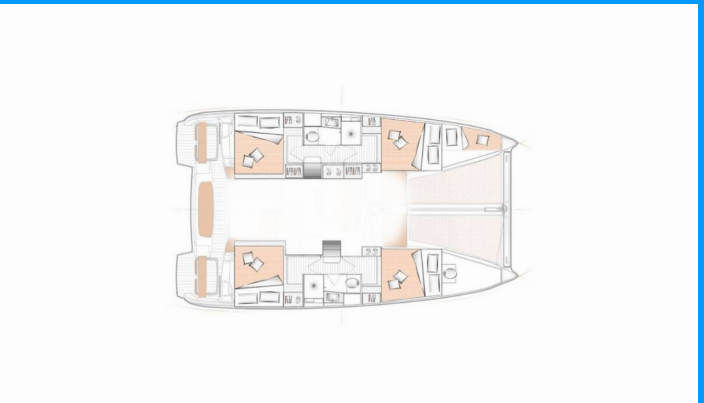

EXCESS 11

Lizzy

The Catamaran Excess 11 „Lizzy“, built in 2021, is moored in Fethiye, Ece Saray Marina Resort, - Turkey. The yacht has 4 + 2 cabins, can accommodate 8 + 2 persons and has 2 + 1 toilets/showers.

Lizzy

Production Year

2021

Length

11.42 m

Cabins

4 + 2

Berths

8 + 2

Head/Shower

2 + 1

STANDARD YACHT EQUIPMENT

Comfort

Bed linen

Deck

Anchor with chain, Bathing platform, Cockpit table, Cockpit/stern, outside shower, Dinghy, Electric anchor windlass, Hard Top Bimini