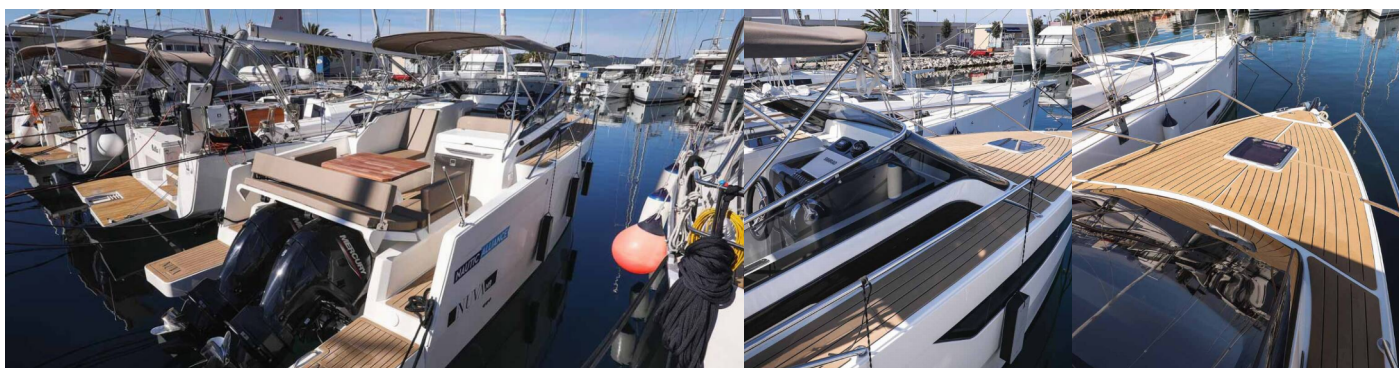

PRICE / WEEKS

01.11. - 31.12.2026

Booked

01.01. - 31.12.2027

Booked

WEB

najachty.pl

PHONE

+48 882 071 532

E-MAIL

biuro@najachty.pl

NAJACHTY

ul. Pi. Świętej Małgorzaty 1-2/42B, 58-100, Świdnica, Poland