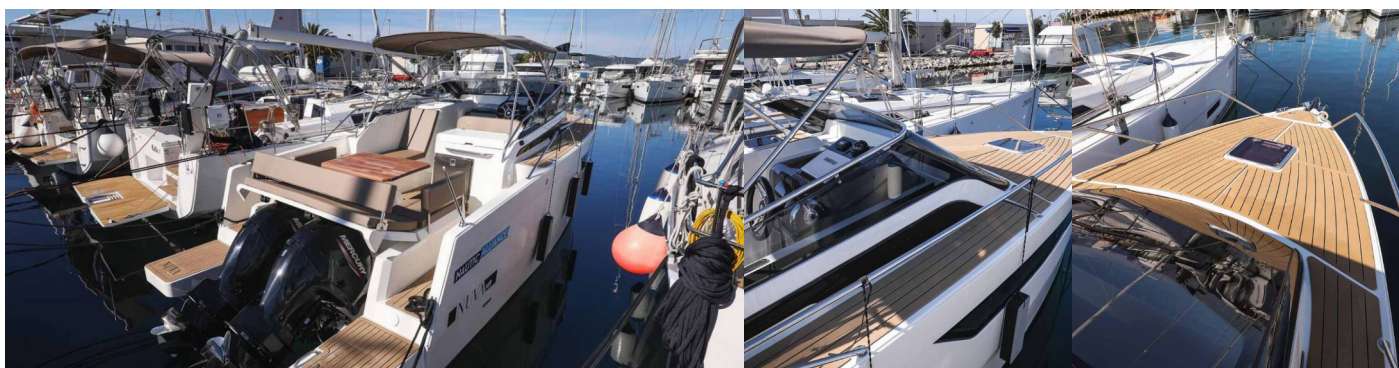

PRICE / WEEKS

01.01. - 09.05.2025

Booked

10.05. - 17.05.2025

2.468 € ~~3.290 €~~

17.05. - 24.05.2025

Booked

24.05. - 31.05.2025

2.843 € ~~3.790 €~~

31.05. - 07.06.2025

3.229 € ~~3.890 €~~

07.06. - 14.06.2025

3.312 € ~~3.990 €~~

14.06. - 21.06.2025

3.395 € ~~4.090 €~~

21.06. - 28.06.2025

3.478 € ~~4.190 €~~

28.06. - 05.07.2025

3.561 € ~~4.290 €~~

WEB

najachty.pl

PHONE

+48 882 071 532

E-MAIL

biuro@najachty.pl

NAJACHTY

ul. Pi. Świętej Małgorzaty 1-2/42B, 58-100, Świdnica, Poland