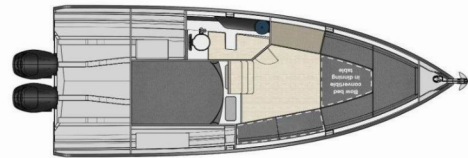

# NUVA M9 CABIN

Planac

The Motor yacht Nuva M9 Cabin „Planac“, built in 2023, is moored in Palma de Mallorca, Real Club Nautico, Palma de Mallorca - Spain. The yacht has 1 cabins, can accommodate 2 + 2 persons and has 1 toilets/showers.

**Planac**

Production Year

**2023**

Length

**9.20 m**

Cabins

**1**

Berths