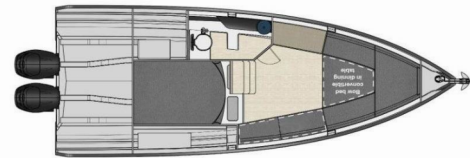

# NUVA M9 CABIN

Planac

The Motor yacht Nuva M9 Cabin „Planac“, built in 2024, is moored in Palma de Mallorca, Real Club Nautico, Palma de Mallorca - Spain. The yacht has 1 cabins, can accommodate 2 + 2 persons and has 1 toilets/showers.

**Planac**

Production Year

**2024**

Length

**9.20 m**

Cabins

**1**

Berths