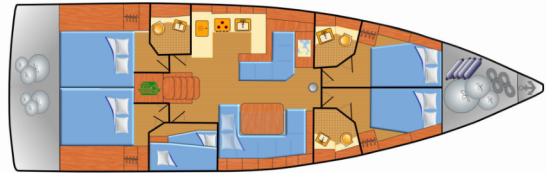

# OCEANIS 51.1

Bambi

The Sailing yacht Oceanis 51.1 „Bambi“, built in 2022, is moored in Marina Punat, Krk, Punat (Krk) - Croatia. The yacht has 5 cabins, can accommodate 10 + 1 persons and has 3 toilets/showers.