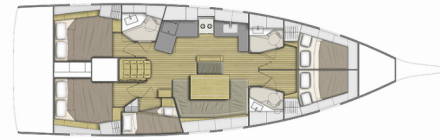

OCEANIS 46.1

Chrisel

The Sailing yacht Oceanis 46.1 „Chrisel“, built in 2020, is moored in Lefkas, D-Marin, Lefkas - Greece. The yacht has 5 cabins, can accomodate 10 persons and has 3 toilets/showers.

YACHT SPECIFICATIONS

Production Year

2020

Length

14.60 m

Cabins

5

Berths

10