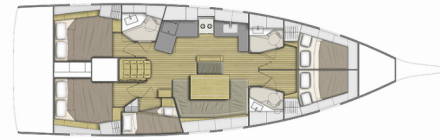

# OCEANIS 46.1

Chrisel

The Sailing yacht Oceanis 46.1 „Chrisel“, built in 2020, is moored in Lefkas, D-Marin, Lefkas - Greece. The yacht has 5 cabins, can accomodate 10 persons and has 3 toilets/showers.