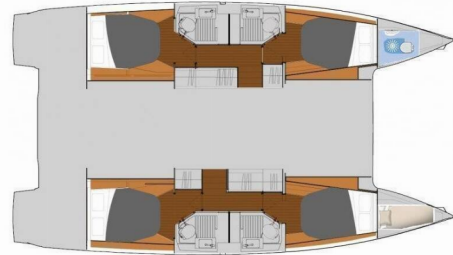

FONTAINE PAJOT ASTREA 42

Vida

The Catamaran Fontaine Pajot Astrea 42 „Vida“, built in 2022, is moored in BVI, Tortola, Ritter House Marina, - British Virgin Islands. The yacht has 4 + 1 cabins, can accommodate 8 + 1 persons and has 4 toilets/showers.

YACHT SPECIFICATIONS

Charter Base

**BVI, Tortola, Ritter House Marina,
British Virgin Islands**

Yacht ID

4715

Brand

Fontaine Pajot

Name

Vida

Production Year

2022

Length

12.58 m

Cabins

4 + 1

Berths

8 + 1

Max. Passengers

9

Head/Shower

4

STANDARD YACHT EQUIPMENT

Comfort

Cockpit cushions, Deck cushions

Deck

Bimini top, Cockpit fridge, Cockpit/stern, outside shower, Davit, Dinghy, Electric anchor windlass, Grill/Barbecue/Plancha, Hydraulic gangway, Outboard engine (9.8HP)

Entertainment

FUSION sound system, TV, Underwater lights

Galley

Freezer (12V 90L), Microwave, Refrigerator (12V 144L 2 Drawers), Stove (3 burner)

Interior

Electric toilet

Navigation

3 blade folding propeller, Autopilot, GPS chart plotter (Garmin GMI20 Multi, GPS 8412/8410), Helm station

Safety

Black Water Tank

Sails

Electric winch

Yacht electrics

110V socket, Air Conditioning, Inverter, Solar panels, USB sockets