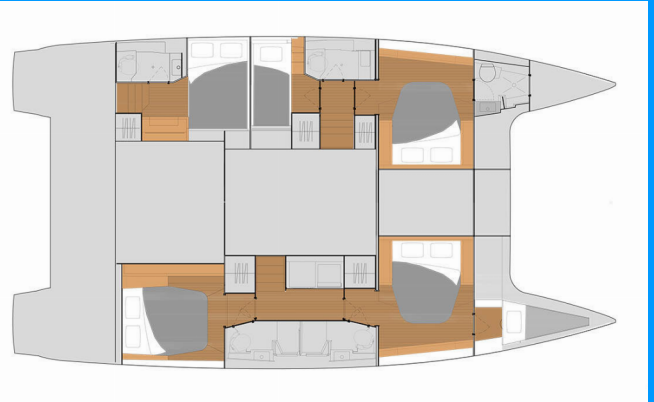

FONTAINE PAJOT TANNA 47

Positive Energy

The Catamaran Fountaine Pajot Tanna 47 „Positive Energy“, built in 2023, is moored in Seychelles, Eden Island Marina, - Seychelles. The yacht has 5 + 1 cabins, can accomodate 10 + 1 persons and has 4 + 1 toilets/showers.

Positive Energy

Production Year

2023

Length

13.94 m

Cabins

5 + 1

Berths