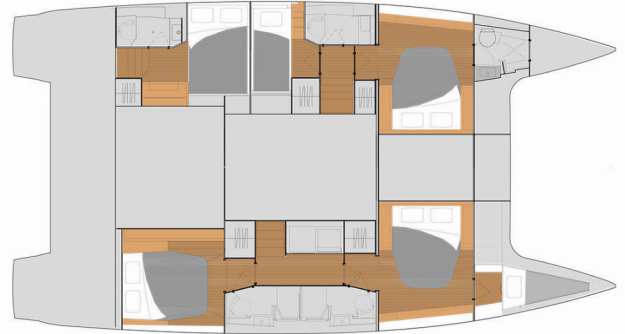

FONTAINE PAJOT TANNA 47

Positive Energy

The Catamaran Fountaine Pajot Tanna 47 „Positive Energy“, built in 2023, is moored in Seychelles, Eden Island Marina, - Seychelles. The yacht has 5 + 1 cabins, can accomodate 10 + 1 persons and has 4 + 1 toilets/showers.