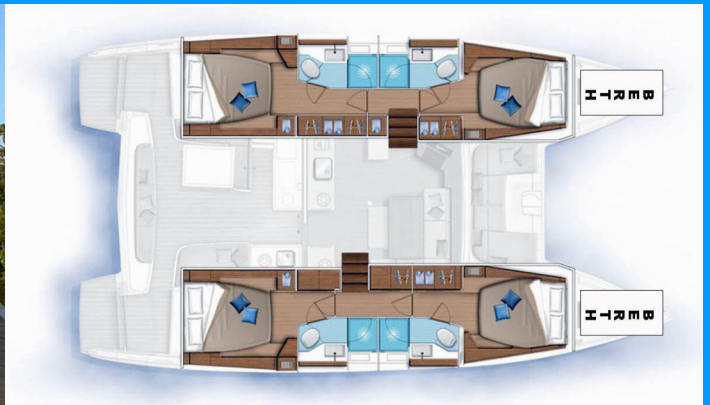

LAGOON 46

Hygge Of Denmark

The Catamaran Lagoon 46 „Hygge of Denmark“, built in 2023, is moored in Seychelles, Eden Island Marina, - Seychelles. The yacht has 4 + 2 cabins, can accommodate 8 + 2 persons and has 4 toilets/showers.

Hygge of Denmark

Production Year

2023

Length

13.99 m

Cabins

4 + 2

Berths