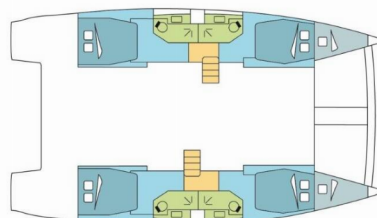

BALI 4.4

KOT NOU

The Catamaran Bali 4.4 „KOT NOU“, built in 2023, is moored in St. Martin, Marina de L'Anse Marcel, - Caribbean. The yacht has 4 + 2 cabins, can accommodate 8 + 2 persons and has 4 toilets/showers.

Deck

Bimini top, Chain counter on helm station, Cockpit table,
Cockpit/stern, outside shower, Dinghy, Electric anchor
windlass, Flybridge, Sun deck, Swimming ladder (with large
handles and teak steps)

Entertainment