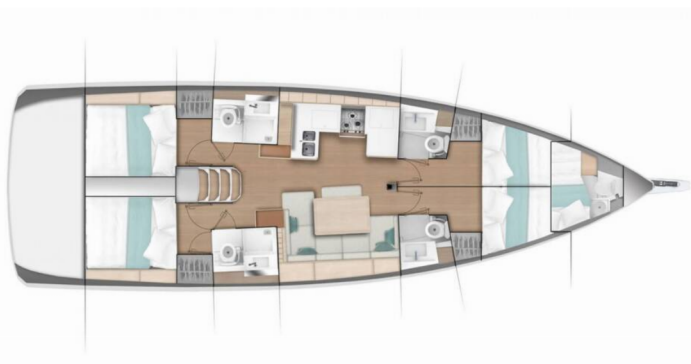

PRICE / WEEKS

07.11. - 14.11.2026

3.330 € ~~3.700 €~~

14.11. - 21.11.2026

3.330 € ~~3.700 €~~

21.11. - 31.12.2026

Booked

WEB

najachty.pl

PHONE

+48 882 071 532

E-MAIL

biuro@najachty.pl

NAJACHTY

ul. Pi. Świętej Małgorzaty 1-2/42B, 58-100, Świdnica, Poland