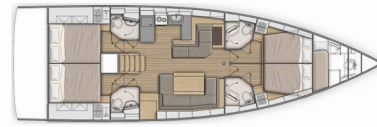

OCEANIS 51.1

Living In Sea

The Sailing yacht Oceanis 51.1 „Living in sea“, built in 2022, is moored in Corfu, Gouvia Marina, Korfu - Greece. The yacht has 4 + 1 cabins, can accommodate 8 + 2 persons and has 4 + 1 toilets/showers.

Living in sea

Production Year

2022

Length

15.94 m

Cabins

4 + 1

Berths