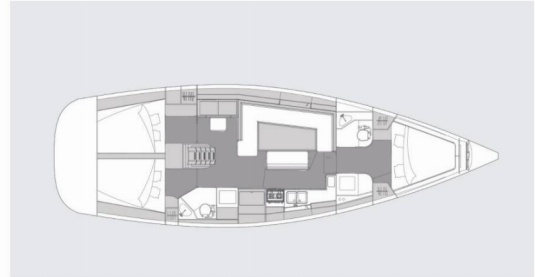

ELAN IMPRESSION 45.1

Seraphim

The Sailing yacht Elan Impression 45.1 „Seraphim“, built in 2020, is moored in Marina Pirovac, - Croatia. The yacht has 3 cabins, can accommodate 6 + 2 persons and has 2 toilets/showers.

Seraphim

Production Year

2020

Length

13.51 m

Cabins

3

Berths