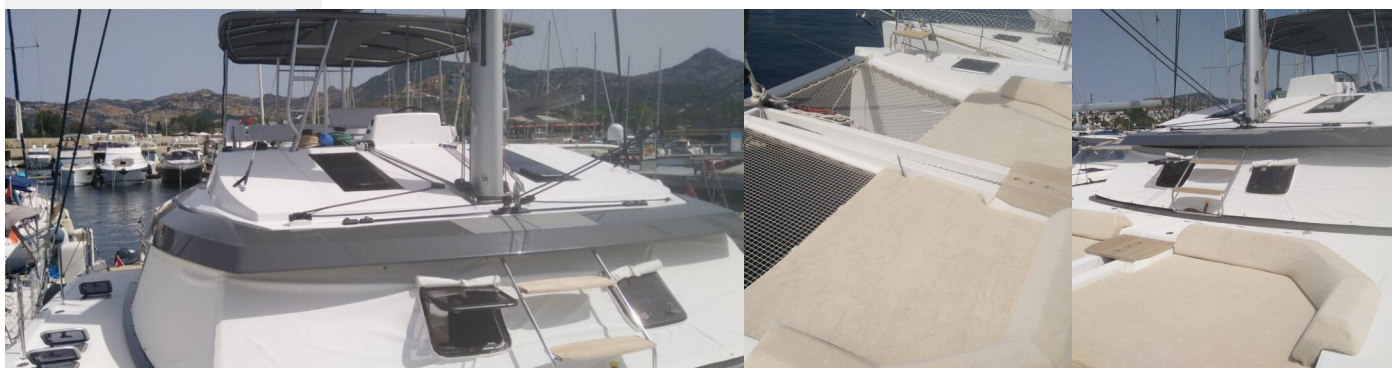

PRICE / WEEKS

07.06. - 14.06.2025 6.300 € ~~7.000 €~~	14.06. - 21.06.2025 6.300 € ~~7.000 €~~	21.06. - 28.06.2025 7.872 € ~~9.600 €~~	28.06. - 05.07.2025 7.872 € ~~9.600 €~~
05.07. - 12.07.2025 7.872 € ~~9.600 €~~	12.07. - 19.07.2025 7.872 € ~~9.600 €~~	19.07. - 26.07.2025 7.872 € ~~9.600 €~~	26.07. - 02.08.2025 7.872 € ~~9.600 €~~
02.08. - 09.08.2025 7.872 € ~~9.600 €~~	09.08. - 16.08.2025 7.872 € ~~9.600 €~~	16.08. - 23.08.2025 7.872 € ~~9.600 €~~	23.08. - 30.08.2025 7.872 € ~~9.600 €~~
30.08. - 06.09.2025 7.872 € ~~9.600 €~~	06.09. - 13.09.2025 9.090 € ~~10.100 €~~	13.09. - 20.09.2025 9.090 € ~~10.100 €~~	20.09. - 27.09.2025 9.090 € ~~10.100 €~~
27.09. - 04.10.2025 9.090 € ~~10.100 €~~	04.10. - 11.10.2025 8.460 € ~~9.400 €~~	11.10. - 18.10.2025 8.460 € ~~9.400 €~~	18.10. - 25.10.2025 8.460 € ~~9.400 €~~
25.10. - 01.11.2025 6.750 € ~~7.500 €~~	01.11. - 08.11.2025 5.400 € ~~6.000 €~~	08.11. - 15.11.2025 5.400 € ~~6.000 €~~	15.11. - 22.11.2025 4.500 € ~~5.000 €~~
22.11. - 29.11.2025 4.500 € ~~5.000 €~~	29.11. - 06.12.2025 4.500 € ~~5.000 €~~	06.12. - 13.12.2025 4.500 € ~~5.000 €~~	13.12. - 20.12.2025 4.500 € ~~5.000 €~~

WEB

najachty.pl

PHONE

+48 882 071 532

E-MAIL

biuro@najachty.pl

NAJACHTY

ul. Pi. Świętej Małgorzaty 1-2/42B, 58-100, Świdnica, Poland