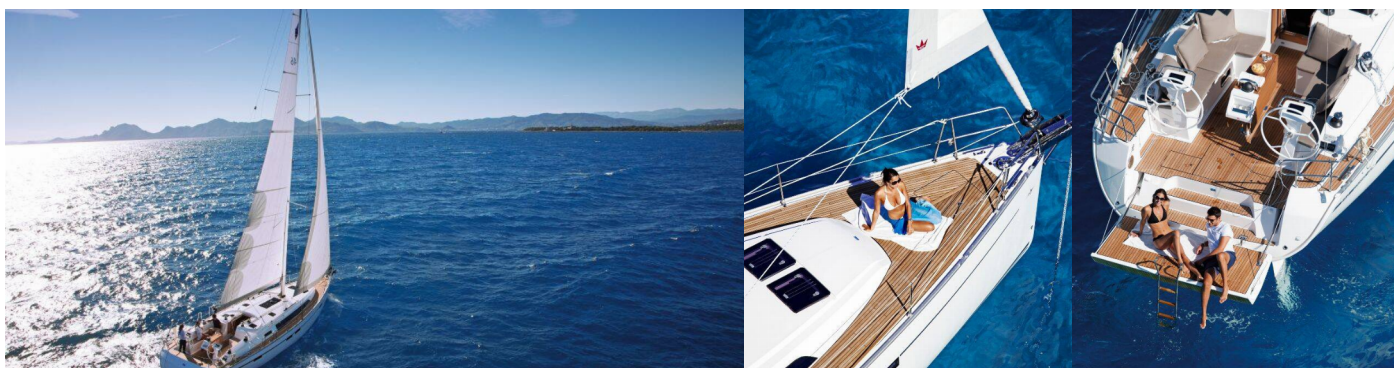

PRICE / WEEKS

25.04. - 02.05.2026 4.000 €	02.05. - 09.05.2026 Booked	09.05. - 16.05.2026 4.400 €	16.05. - 23.05.2026 Booked
23.05. - 30.05.2026 Booked	30.05. - 06.06.2026 3.840 € ~~4.800 €~~	06.06. - 13.06.2026 3.840 € ~~4.800 €~~	13.06. - 20.06.2026 Booked
20.06. - 27.06.2026 4.800 €	27.06. - 04.07.2026 5.200 €	04.07. - 11.07.2026 5.200 €	11.07. - 25.07.2026 Booked
25.07. - 01.08.2026 5.200 €	01.08. - 08.08.2026 Booked	08.08. - 15.08.2026 5.200 €	15.08. - 22.08.2026 5.200 €
22.08. - 29.08.2026 Booked	29.08. - 12.09.2026 Booked	12.09. - 19.09.2026 4.900 €	19.09. - 26.09.2026 Booked
26.09. - 03.10.2026 Booked	03.10. - 10.10.2026 Booked	10.10. - 17.10.2026 4.600 €	17.10. - 24.10.2026 Booked
24.10. - 31.10.2026 Booked	31.10. - 07.11.2026 4.000 €		

WEB

najachty.pl

PHONE

+48 882 071 532

E-MAIL

biuro@najachty.pl

NAJACHTY

ul. Pi. Świętej Małgorzaty 1-2/42B, 58-100, Świdnica, Poland