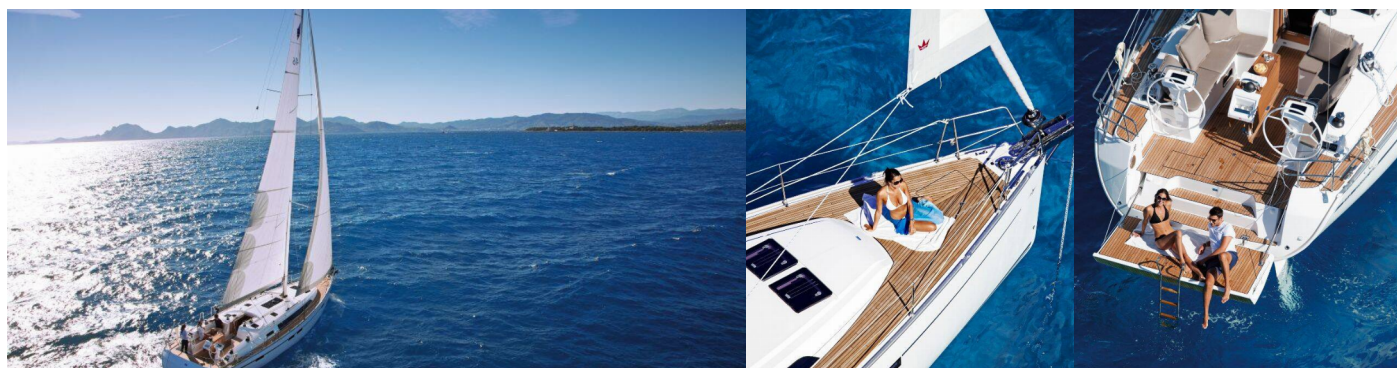

PRICE / WEEKS

07.11. - 14.11.2026

4.000 €

14.11. - 21.11.2026

4.000 €

21.11. - 28.11.2026

4.000 €

28.11. - 05.12.2026

4.000 €

05.12. - 12.12.2026

4.000 €

12.12. - 19.12.2026

4.000 €

19.12. - 26.12.2026

4.000 €

WEB

najachty.pl

PHONE

+48 882 071 532

E-MAIL

biuro@najachty.pl

NAJACHTY

ul. Pi. Świętej Małgorzaty 1-2/42B, 58-100, Świdnica, Poland