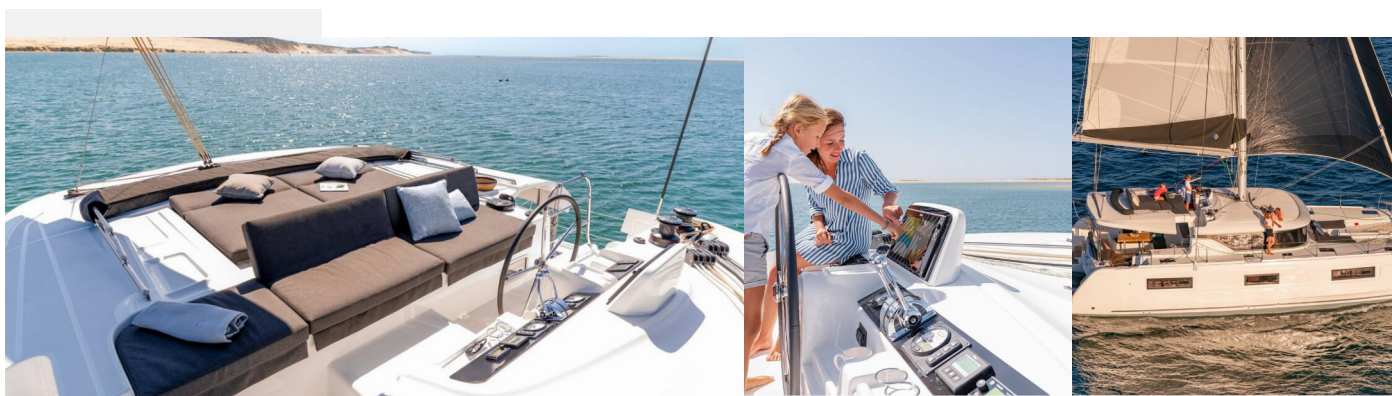

PRICE / WEEKS

07.06. - 14.06.2025 9.975 € ~~10.500 €~~	14.06. - 21.06.2025 On option	21.06. - 28.06.2025 12.825 € ~~13.500 €~~	28.06. - 05.07.2025 12.825 € ~~13.500 €~~
05.07. - 12.07.2025 12.825 € ~~13.500 €~~	12.07. - 19.07.2025 12.825 € ~~13.500 €~~	19.07. - 26.07.2025 12.825 € ~~13.500 €~~	26.07. - 02.08.2025 12.825 € ~~13.500 €~~
02.08. - 09.08.2025 12.825 € ~~13.500 €~~	09.08. - 16.08.2025 12.825 € ~~13.500 €~~	16.08. - 23.08.2025 12.825 € ~~13.500 €~~	23.08. - 30.08.2025 10.925 € ~~11.500 €~~
30.08. - 06.09.2025 Booked	06.09. - 13.09.2025 8.550 € ~~9.000 €~~	13.09. - 20.09.2025 6.175 € ~~6.500 €~~	20.09. - 27.09.2025 Booked
27.09. - 04.10.2025 Booked	04.10. - 11.10.2025 Booked	11.10. - 18.10.2025 Booked	18.10. - 25.10.2025 Booked
25.10. - 01.11.2025 Booked	01.11. - 08.11.2025 3.325 € ~~3.500 €~~	08.11. - 15.11.2025 3.325 € ~~3.500 €~~	15.11. - 22.11.2025 3.325 € ~~3.500 €~~
22.11. - 29.11.2025 3.325 € ~~3.500 €~~	29.11. - 06.12.2025 3.325 € ~~3.500 €~~	06.12. - 13.12.2025 3.325 € ~~3.500 €~~	13.12. - 20.12.2025 3.325 € ~~3.500 €~~

WEB

najachty.pl

PHONE

+48 882 071 532

E-MAIL

biuro@najachty.pl

NAJACHTY

ul. Pi. Świętej Małgorzaty 1-2/42B, 58-100, Świdnica, Poland