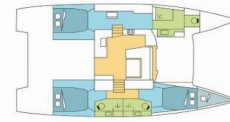

FONTAINE PAJOT ELBA 45

DAISY DOG

The Catamaran Fontaine Pajot Elba 45 „DAISY DOG“, built in 2023, is moored in Nassau, Palm Cay Marina, - Bahamas. The yacht has 3 + 1 cabins, can accommodate 6 + 2 + 1 persons and has 3 toilets/showers.