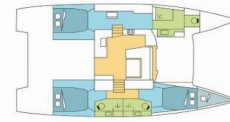

FONTAINE PAJOT ELBA 45

DAISY DOG

The Catamaran Fontaine Pajot Elba 45 „DAISY DOG“, built in 2023, is moored in Nassau, Palm Cay Marina, - Bahamas. The yacht has 3 + 1 cabins, can accommodate 6 + 2 + 1 persons and has 3 toilets/showers.

YACHT SPECIFICATIONS

Charter Base

Nassau, Palm Cay Marina, Bahamas

Yacht ID

4576

Brand

Fontaine Pajot

Name

DAISY DOG

Production Year

2023

Length

13.45 m

Cabins

3 + 1

Berths

6 + 2 + 1

Max. Passengers

9

Head/Shower

3

STANDARD YACHT EQUIPMENT

Comfort

Outside cushions (cockpit + Lounge deck & Foredeck)

Deck

Anchor chain counter (25KG), Bimini top, Cockpit fridge, Cockpit table, Electric anchor windlass, Mooring Cleats

Entertainment

Audio pack, Fusion radio (with bluetooth)

Galley

Hot water, Water pump

Interior

Convertible table in salon, Curtains (In cabins), Electric fans, Electric toilet, LED interior lights, Upholstery

Navigation

Autopilot, Depthsounder, GPS chart plotter, Speedometer (Speed log), Wind instrument/Anemometer

Safety

VHF radio

Sails

Electric winch (for mainsail), Lazy bag, Lazy jacks

Yacht electrics

12V Socket (interior & waterproof exterior), Air Conditioning, Battery charger (220V 50HZ OR 110V 60HZ), Bilge pump - Electric, Generator (11 KW /60 HZ 110v), Inverter (2000W), Solar panels (90/100 W), Water heater (110V), Watermaker - desalinator (180 L/h)