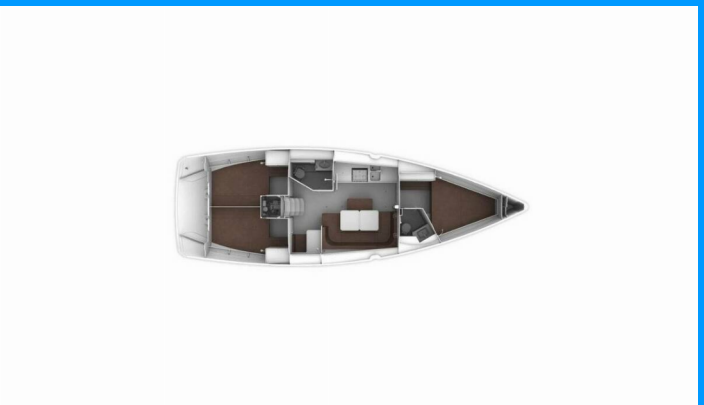

BAVARIA CRUISER 41

Miber Rhea

The Sailing yacht Bavaria Cruiser 41 „Miber Rhea“, built in 2022, is moored in Fethiye, Ece Saray Marina Resort, - Turkey. The yacht has 3 cabins, can accommodate 6 + 1 persons and has 2 toilets/showers.

Miber Rhea

Production Year

2022

Length

12.35 m

Cabins

3

Berths

Deck

Bathing platform, Bimini top, Boat hook, Bosun's chair (Safe seat) (boatswain's chair), Cockpit light, Cockpit/stern, outside shower, Dinghy, Electric anchor windlass (1000W), Fenders, Gangway, Sprayhood