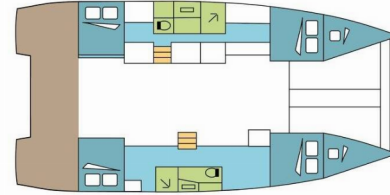

EXCESS 11

KALBARRI

The Catamaran Excess 11 „KALBARRI“, built in 2023, is moored in Olbia, - Italy. The yacht has 4 + 2 cabins, can accommodate 8 + 2 + 2 persons and has 2 toilets/showers.

YACHT SPECIFICATIONS